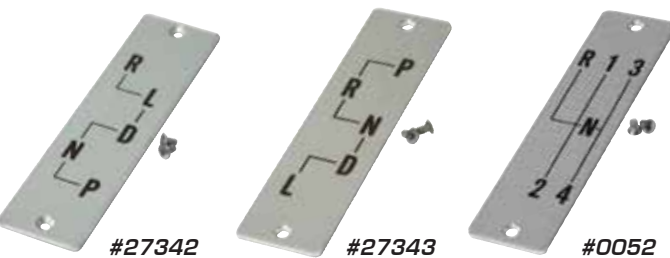

SHIFTER, CLUTCH & TRANSMISSION

SHIFTERS & LINKAGE

20813	56	Shifter - Automatic.....	$338⁹⁹
20814	57-61	Shifter - Automatic.....	$336⁹⁹
20815	62	Shifter - Automatic.....	$299⁹⁹
20800	56	Shifter - 3 Speed.....	$376⁹⁹
20801	57-58	Shifter - 3 Speed.....	$309⁹⁹
20802	59-62	Shifter - 3 Speed.....	$384⁹⁹
20805	57-58	Shifter - 4 Speed.....	$389⁹⁹
20806	59-62	Shifter - 4 Speed.....	$449⁹⁹
20830	56-62	Shifter Linkage - 3 Speed.....	$95⁹⁹
20835	57-62	Shifter Linkage - 4 Speed - Borg-Warner.....	$143⁹⁹
20836	57-62	Shifter Linkage - 4 Speed - Muncie.....	$149⁹⁹