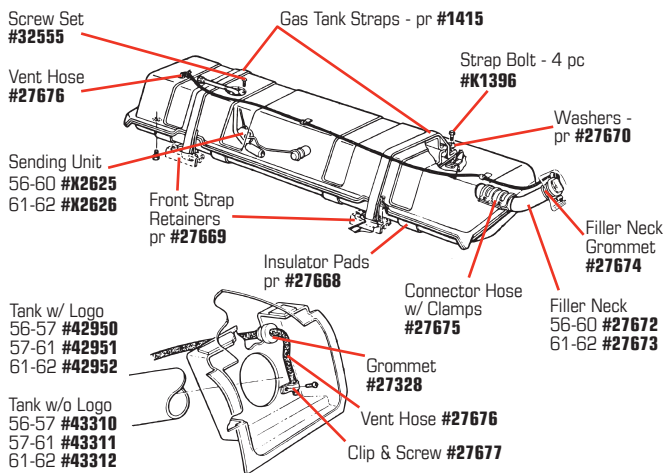

1956-1962 GAS TANK

1956-1962 Gas Tanks

Our Reproduction Gas Tanks are manufactured with corrosion-resistant steel and have the same shape, indents, welds and connections as the original tanks. For true reproduction accuracy, we now offer tanks stamped with the O. L. Anderson Logo, manufacturer of the original Corvette tanks! #42951 and #43311 include Vent. #42952 and #43312 include Vent and Baffles.

- **42950** 56-57 Gas Tank - 57E - w/ O.L. Anderson Logo.....**$259⁹⁹**
- **43310** 56-57 Gas Tank - 57E - w/o Logo.....**$209⁹⁹**
- **42951** 57-61 Gas Tank - 57L-61E - w/ O.L. Anderson Logo.....**$259⁹⁹**
- **43311** 57-61 Gas Tank - 57L-61E - w/o Logo.....**$179⁹⁹**
- **42952** 61-62 Gas Tank - 61L - w/ O.L. Anderson Logo.....**$259⁹⁹**
- **43312** 61-62 Gas Tank - 61L - w/o Logo.....**$179⁹⁹**
- **35544** 56-62 Gas Tank Filler Drain Hose.....**$5⁹⁹**
- **28411** 56-62 Gas Tank Filler Drain Hose Nipple.....**$3⁹⁹**
- **28641** 56-62 Gas Tank Fiberglass Cover.....**$199⁹⁹**
- **32684** 53-62 Gas Tank Cover Caulk Strip.....**$4⁹⁹**
- **41224** 53-55 Gas Tank Cover Felt - Tan.....**$87⁹⁹**
- **32846** 56-62 Gas Tank Fiberglass Cover Felt.....**$47⁹⁹**
- **K1379** 53-61 Gas Tank Cover Screw & Nut Set - 54 pc.....**$15⁹⁹**
- **35696** 61-62 Gas Tank Cover Screw & Nut Set - 45 pc.....**$15⁹⁹**
- **27668** 53-62 Gas Tank Mount Insulator Pads - pr.....**$7⁹⁹**
- **1415** 53-62 Gas Tank Straps - pr.....**$23⁹⁹**
- **1418** 53-62 Gas Tank Strap.....**$11⁹⁹**
- **K1396** 53-62 Gas Tank Strap Mount Bolts - 4 pc.....**$2⁹⁹**
- **32554** 56-62 Gas Tank Strap Rear Underbody Nut Plate.....**$9⁹⁹**
- **27669** 53-62 Gas Tank Strap Retainers - Front - pr.....**$13⁹⁹**
- **27670** 56-62 Gas Tank Strap Retainer Washers - Rear - pr.....**$7⁹⁹**
- **27676** 57-62 Gas Tank Vent Hose.....**$9⁹⁹**
- **27677** 57-62 Gas Tank Vent Hose Clip w/ Screw.....**$4⁹⁹**
- **27328** 57-62 Gas Tank Vent Hose Grommet - 9 pc set.....**$20⁹⁹**