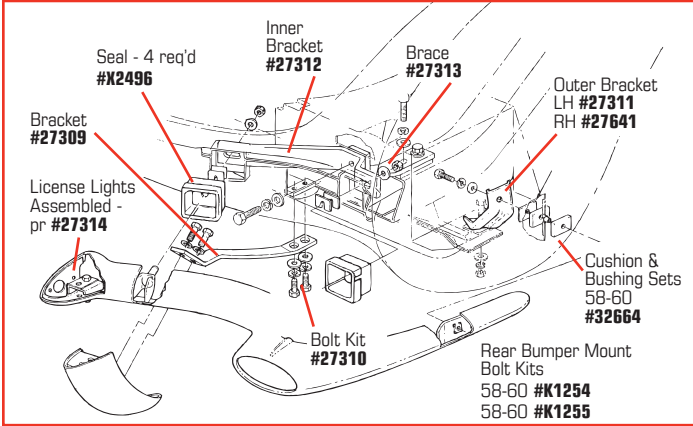

1958-1960 REAR BUMPER