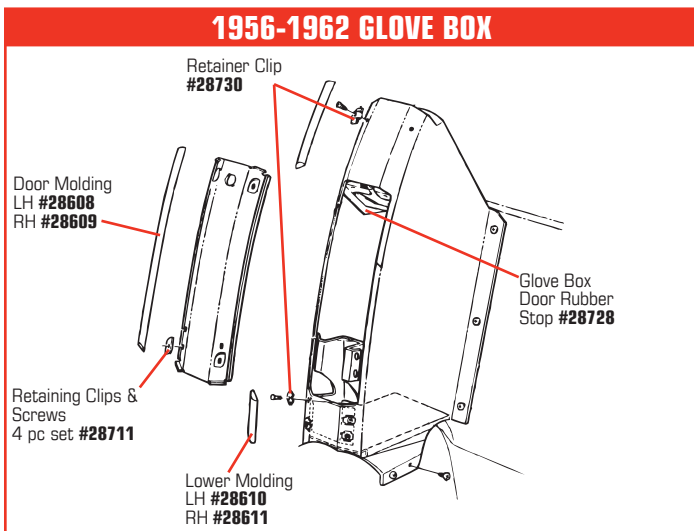

41231	53-57	Grille Assembly - Complete - Includes Bar, Teeth, Studs, Backplate & Bar Mount Brackets ..	$509⁹⁹
1309	53-57	Grille Bar	$169⁹⁹
1605	53-57	Grille Mount Brackets - 5 pc	$52⁹⁹
1302	53-57	Grille Oval	$1319⁹⁹
35572	53-57	Grille Oval Mount Retainer Plates - 10 pc	$34⁹⁹
1804	53-57	Grille Teeth - 13 pc set - w/ Mount Kit	$371⁹⁹
1805	58-60	Grille Teeth - 9 pc set - w/ Mount Kit	$282⁹⁹
35573	53-57	Grille Tooth Mount Kit - 13 Backplates, 26 Studs ..	$40⁹⁹
35574	58-60	Grille Tooth Mount Kit - 9 Backplates, 18 Studs ..	$34⁹⁹
0934	53-60	Grille Tooth - Center - #424	$34⁹⁹
0935	53-60	Grille Tooth #425	$34⁹⁹
0936	53-60	Grille Tooth #427	$34⁹⁹
0937	53-60	Grille Tooth #428	$34⁹⁹
0938	53-57	Grille Tooth #429	$34⁹⁹
0629	53-60	Grille Tooth Bracket	$2⁹⁹
0630	53-60	Grille Tooth Stud	$1⁹⁹
41232	58-60	Grille Assembly - Complete - Includes Bar, Teeth, Studs, Backplate & Bar Mount Brackets	$357⁹⁹
0631	58-60	Grille Bar	$119⁹⁹
0632	58-60	Grille Bar End Brackets - pr	$19⁹⁹
K1230	58-60	Grille Bar to Bumper Nuts - 8 pc set	$2⁹⁹
0031	58-62	Grille Shell RH Lower	$77⁹⁹
9036	58-62	Grille Shell Lower Main	$679⁹⁹
0030	58-62	Grille Shell RH Upper	$77⁹⁹
9035	58-62	Grille Shell Upper Main	$658⁹⁹
K1210	58-62	Grille Shell Nut & Washer Kit - 84 pc	$5⁹⁹
43567	62	Grille - Anodized Black	$837⁹⁹
0633	61-62	Grille Bar	$109⁹⁹
K1231	61-62	Grille Bar to Bumper Nuts - 4 pc set	$1⁹⁹
1794	62	Grille Spacers - 8 pc set	$15⁹⁹