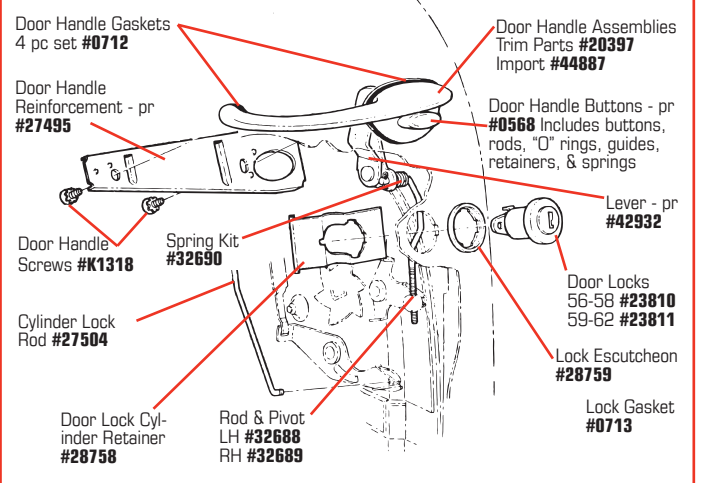

1956-1962 DOOR HANDLE & LOCK