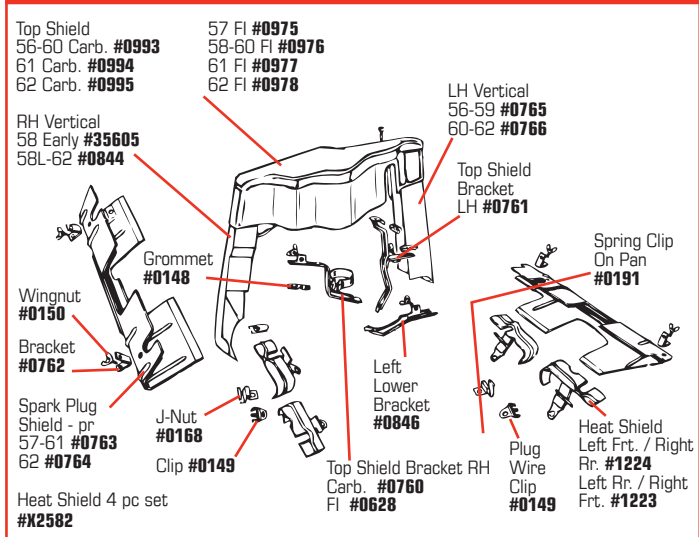

1956-1962 IGNITION SHIELDING