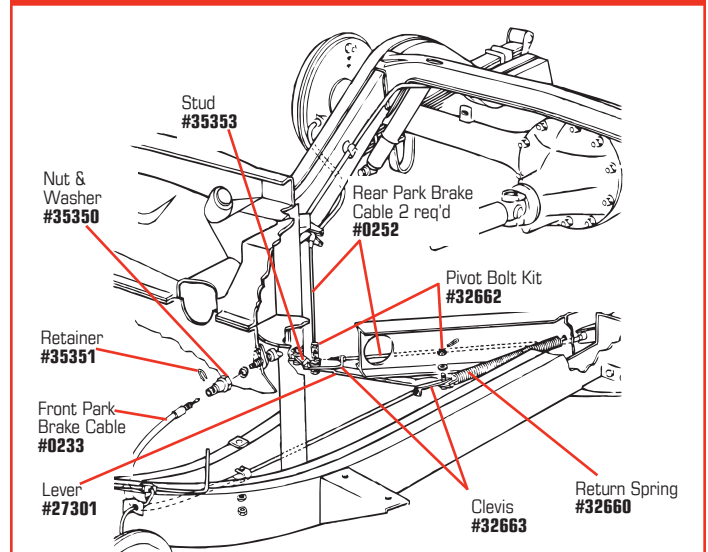

1953-1962 PARKING BRAKE