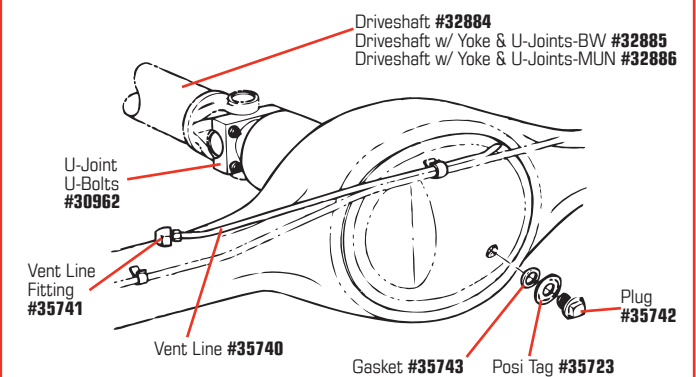

1953-1962 REAR DIFFERENTIAL