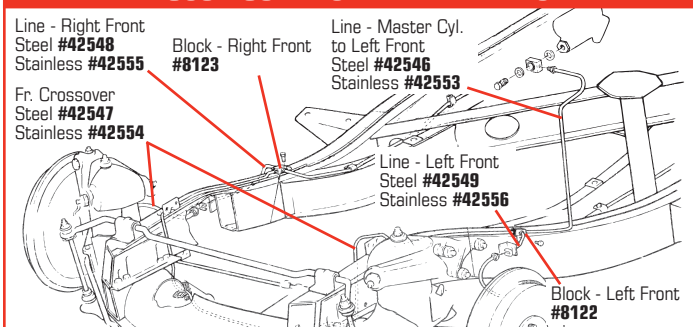

40833 56-62 Speed Bleeders - pr **\$16⁹⁹**

1956-1962 FRONT BRAKE LINES

LINES, BLOCKS & RELATED

8140	58-62	Brake/Gas Line Clamp Kit - 11 pc set	\$35⁹⁹
41095	56	Brake/Gas Line Clip - Double 5/16	\$5⁹⁹
41096	56-58	Brake/Gas Line Clip - Double 3/8	\$6⁹⁹
8135	53-62	Brake Hose - Front or Rear - Rubber.....	\$13⁹⁹
27302	53-62	Brake Hose Copper Washers - 4 pc set	\$3⁹⁹
41088	53	Brake Line Set - Steel Early.....	\$99⁹⁹
41089	53	Brake Line Set - Steel Late	\$99⁹⁹
41090	54	Brake Line Set - Steel.....	\$99⁹⁹
41091	55	Brake Line Set - Steel.....	\$129⁹⁹
8220	56-62	Brake Line Set - Steel - contains all lines from Master Cylinder to Connector Blocks. Clamps & Brake Hoses must be purchased separately	\$99⁹⁹
9855	56-62	Brake Line Set - Stainless Steel - contains all lines from Master Cylinder to Connector Blocks. Purchase Clamps & Brake Hoses separately	\$129⁹⁹
42546	56-62	Brake Line - Master Cylinder to LF Block	\$19⁹⁹
42547	56-62	Brake Line - Front Crossover.....	\$26⁹⁹