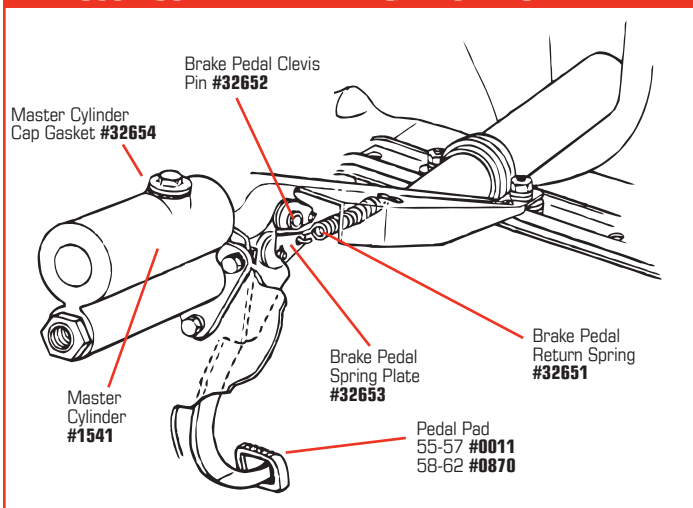

1953-1962 BRAKE PEDAL & MASTER CYLINDER

SPEED BLEEDERS

Zinc-coated, stainless-steel Speed Bleeders replace your originals and use a check ball and patented thread sealing system to prevent air from being pulled back into your brake lines. Dust caps included.