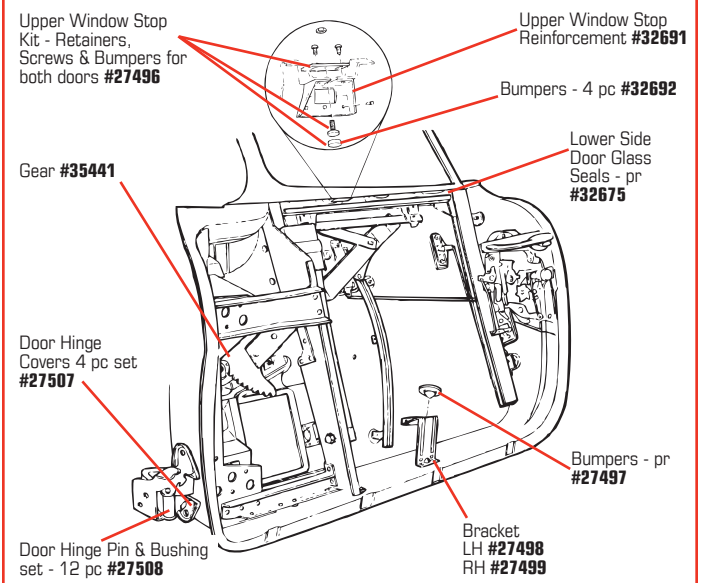

1956-1962 DOOR HARDWARE