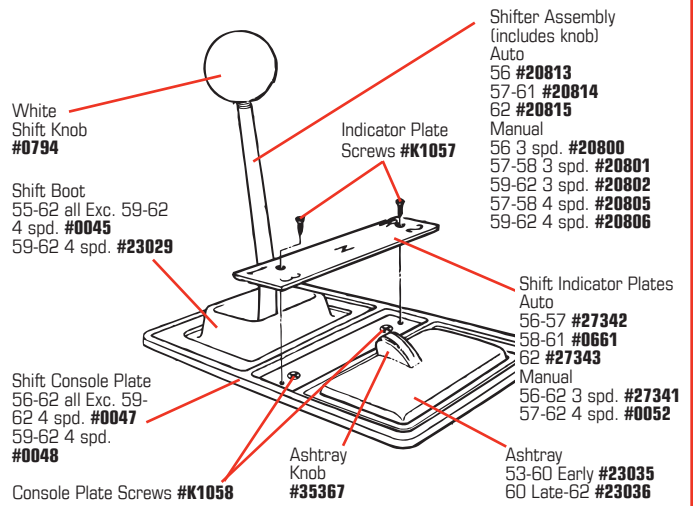

1956-1962 CONSOLE

SHIFTER & CONSOLE COMPONENTS

23035	53-60	Ash Tray - 60 Early - Small Snuffer - w/o Holder ..	\$42⁹⁹
23036	60-62	Ash Tray - 60 Late - Large Snuffer - w/ Holder	\$42⁹⁹
35367	56-62	Ashtray Knob.....	\$14⁹⁹
0047	56-62	Console Plate - except 59-62 4 Speed.....	\$35⁹⁹
0048	59-62	Console Plate - 4 Speed only.....	\$35⁹⁹
27342	56-57	Indicator Plate - Auto.....	\$17⁹⁹
0661	58-61	Indicator Plate - Auto.....	\$17⁹⁹
27343	62	Indicator Plate - Auto.....	\$17⁹⁹
27341	56-62	Indicator Plate - 3 Speed.....	\$17⁹⁹
0052	57-62	Indicator Plate - 4 Speed.....	\$17⁹⁹
K1057	56-62	Indicator Plate Screws - 2 pc.....	\$3⁹⁹
28771	59-62	Reverse Lockout Handle & Cable - 4 Speed.....	\$80⁹⁹
35665	57-62	Shifter Adjustment Gauge Block - 4 Speed.....	\$8⁹⁹
32811	57-62	Shifter Anti-Rattle Spring Bracket 4 Speed.....	\$10⁹⁹
32817	59-62	Shifter Anti-Rattle Spring.....	\$7⁹⁹
0045	55-62	Shifter Boot - except 59-62 4 Speed.....	\$23⁹⁹
23029	59-62	Shifter Boot - 4 Speed.....	\$19⁹⁹
20812	56-62	Shifter Bushing Set - Manual Hurst - 6 pc.....	\$10⁹⁹
K1058	56-62	Shifter Console Screws - 2 pc.....	\$1⁹⁹
41269	56-58	Shifter Handle - Manual Hurst.....	\$83⁹⁹
41270	59-62	Shifter Handle - Manual Hurst.....	\$133⁹⁹
35667	57-58	Shifter Handle - 4 Speed - Stock.....	\$134⁹⁹
35668	59-62	Shifter Handle - 4 Speed - Stock.....	\$214⁹⁹
35669	59-62	Shifter Handle Cover - 4 Speed.....	\$59⁹⁹
33263	56-57	Shifter Knob - Chrome.....	\$49⁹⁹
0794	56-62	Shifter Knob - White.....	\$9⁹⁹
43508	58-62	Shifter Knob w/ 4 Speed Pattern.....	\$9⁹⁹
K1453	56-62	Shifter Mount Bolts - 3 pc.....	\$2⁹⁹
K1485	56-62	Shift Pattern Screws - 2 pc.....	\$1⁹⁹