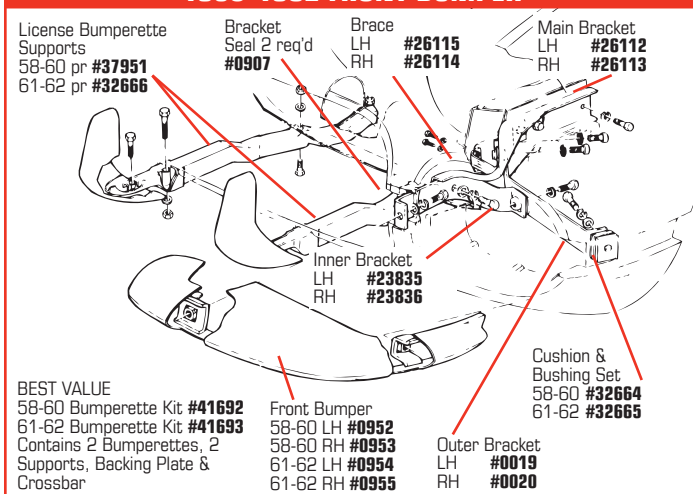

Gift Certificates are Non-Transferable and Non-Refundable.

1956-1957 REAR EXHAUST CHROME

1956-1957 REAR BUMPER

1958-1962 FRONT BUMPER

1958-1962 FRONT BUMPERS & HARDWARE

26106	58-62	Front Bumper "M" Headmark Bolts - pr	\$8 ⁹⁹
26108	58-62	Front Bumper Bolt Kit	\$15 ⁹⁹
K1459	58-62	Front Brackets to Bumper Bolt Kit - 16 pc set	\$44 ⁹⁹
26107	58-62	Front License Bumper Bolt Kit	\$12 ⁹⁹
0952	58-60	Bumper - Front - LH	\$624 ⁹⁹
0953	58-60	Bumper - Front - RH	\$624 ⁹⁹
0954	61-62	Bumper - Front - LH	\$676 ⁹⁹
0955	61-62	Bumper - Front - RH	\$676 ⁹⁹
26115	58-62	Bumper Bracket, Front Brace, LH	\$22 ⁹⁹
26114	58-62	Bumper Bracket, Front Brace, RH	\$22 ⁹⁹
23835	58-62	Bumper Bracket, Front Inner, LH	\$22 ⁹⁹
23836	58-62	Bumper Bracket, Front Inner, RH	\$22 ⁹⁹
26112	58-62	Bumper Bracket, Front Main, LH	\$67 ⁹⁹
26113	58-62	Bumper Bracket, Front Main, RH	\$67 ⁹⁹
0019	58-62	Bumper Bracket, Front Outer, LH	\$41 ⁹⁹
0020	58-62	Bumper Bracket, Front Outer, RH	\$41 ⁹⁹
0907	58-62	Bumper Bracket Seal, Front - 2 req'd	\$8 ⁹⁹
32664	58-60	Bumper Mounting Cushion & Bushing Set - Front & Rear	\$31 ⁹⁹
32665	61-62	Bumper Mounting Cushion & Bushing Set - Front Only	\$15 ⁹⁹
43733	58-62	Bumper Mounting Shim Kit	\$3 ⁹⁹
27312	58-60	Bumper Bracket - Inner	\$61 ⁹⁹
27311	58-60	Bumper Bracket - Outer LH	\$36 ⁹⁹
27641	58-60	Bumper Bracket - Outer RH	\$36 ⁹⁹
27313	58-60	Bumper Bracket to Frame Brace	\$79 ⁹⁹
32664	58-60	Bumper Mounting Cushion & Bushing Set - Front & Rear	\$31 ⁹⁹
X2496	58-60	Bumper Rear Seal - 4 req'd	\$12 ⁹⁹
41692	58-60	Bumperette Kit - includes LH Front Bumper, RH Front Bumper, Backing Plate, Cross Bar, LH & RH Supports & Bolt Kit	\$379 ⁹⁹
41693	61-62	Bumperette Kit - includes LH Front Bumper, RH Front Bumper, Backing Plate, Cross Bar, LH & RH Supports & Bolt Kit	\$379 ⁹⁹
49475	58-62	Front License Bumpers	\$199 ⁹⁹
37951	58-60	License Bumperette Supports - pr	\$84 ⁹⁹
32666	61-62	License Bumperette Supports - pr	\$84 ⁹⁹
0032	58-62	License Assembly Backing Plate	\$52 ⁹⁹
0033	58-62	License Assembly Cross Bar	\$26 ⁹⁹
27319	58-62	License Plate Mount Kit	\$2 ⁹⁹
32668	58-62	License Plate Rubber Bumper - Front	\$5 ⁹⁹
0871	58-62	Bumper Cushion	\$2 ⁹⁹
30419	58-60	Bumperette - LH	\$374 ⁹⁹
30420	58-60	Bumperette - RH	\$374 ⁹⁹
27314	58-60	License Lamp Assemblies - pr	\$114 ⁹⁹
27319	56-60	License Plate Mount Kit	\$2 ⁹⁹
27320	56-60	License Plate Rubber Bumper	\$1 ⁹⁹
27321	61-62	License Plate Rubber Bumper	\$1 ⁹⁹
41113	58-60	Rear Bumper Bolt Kit - Correct 46 pc	\$41 ⁹⁹
41114	61-62	Rear Bumper Bolt Set - "WB" 30 pc	\$20 ⁹⁹
K1254	58-60	Rear Bumper Mount Bolt Kit - 52 pc - Replace	\$15 ⁹⁹
K1255	61-62	Rear Bumper Mount Bolt Kit - 74 pc - Replace	\$17 ⁹⁹
43733	58-62	Rear Bumper Mount Shim Kit - 4 pc	\$3 ⁹⁹
41111	58-60	Rear Bumper Nut Set - Marsden 8 pc	\$5 ⁹⁹
41112	58	Rear Bumper Seals - In Trunk - pr	\$62 ⁹⁹
28645	58-60	Rear License T Bracket	\$28 ⁹⁹
27318	56-60	Rear License Bracket Mount Kit	\$10 ⁹⁹
27309	58-60	Rear Vertical Bumper Bracket - 2 req'd	\$72 ⁹⁹
27587	58-60	Tailpipe Retainers - Mount in Bumper	\$103 ⁹⁹
27310	58-60	Vertical Bumper Bracket to Crossmember Bolt Kit	\$8 ⁹⁹