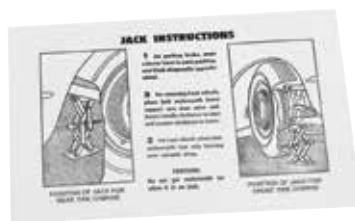

DECALS

0294	58-61	Air Cleaner, FI Instructions.....	\$4.99
0295	62	Air Cleaner, FI Instructions.....	\$7.99
0183	56-61	Battery Warranty Card.....	\$4.99
35392	53	Blue Flame Six Valve Cover Decal.....	\$5.99
0510	53-57	Clock Instruction.....	\$4.99
35385	58-62	Clock Instructions Card.....	\$2.99
35388	54-55	Convertible Top Instruction Decal.....	\$6.99
0652	56-60	Engine Break-in Card.....	\$4.99
35386	58-62	Fuel Gauge Warning Decal on Back of Gauge.....	\$3.99
0343	62	Gas Filter Decal.....	\$4.99
0344	53-62	Generator Tag.....	\$4.99
0345	58-61	Glove Box Paint Notice Decal.....	\$4.99
0352	61-62	Harrison Radiator Decal.....	\$4.99
35390	60-62	Harrison Radiator Metal Plate - Blank - 62E.....	\$21.99
35391	62	Harrison Radiator Metal Plate - Blank - 62L.....	\$10.99
41118	60-62	Harrison Radiator Metal Plate Screws - pr.....	\$2.99
35381	56-62	Heater Core Housing Inspection Approval #124 Decal.....	\$2.99
35389	58-62	Heavy Duty Brakes Instruction Decal - On Spare Tire Board.....	\$38.99
0355	53-60	Jacking Instructions.....	\$4.99
0356	61-62	Jacking Instructions.....	\$4.99
0369	55-58	Oil Filler Cap.....	\$4.99
0363	59-62	Oil Filler Cap.....	\$4.99
0364	56-57	Oil Filter.....	\$4.99
0365	58-62	Oil Filter.....	\$4.99
35383	62	PCV Tag - "CV-590".....	\$3.99
35387	61-62	PCV Tag - Hangs from Mirror.....	\$30.99
0366	57-58	Positraction Warning.....	\$4.99
0367	59-62	Positraction Warning.....	\$4.99
0370	55-62	Radiator Caution - 55-57 Radiator, 61-62 Expansion Tank.....	\$4.99
0371	58-62	Radiator Caution - 58-60 RH Radiator, 61-62 LH Radiator & Top of Expansion Tank.....	\$4.99
41115	53-60	Radiator ID Plate - Brass Dated.....	\$52.99
0792	53-57	Radio Instruction Sheet.....	\$4.99
0375	58-62	Radio Instructions - Wonderbar.....	\$4.99
0394	62	Valve Cover - Chevrolet 327 Turbo Fire - Foil Replacement - pr.....	\$4.99
35395	62	Valve Cover - Chevrolet 327 Turbo Fire - Correct Metal - pr.....	\$10.99
35394	57	Valve Cover - 220 hp - pr.....	\$4.99
0784	58-61	Valve Cover - 230 hp - pr.....	\$4.99
0381	57-59	Valve Cover - 250 hp - pr.....	\$4.99
0380	57-61	Valve Cover - 245 hp - pr.....	\$4.99
0387	62	Valve Cover - 250 hp - pr.....	\$4.99
0382	57-61	Valve Cover - 270 hp - pr.....	\$4.99
0383	59-61	Valve Cover - 275 hp - pr.....	\$4.99
0384	57	Valve Cover - 283 hp - pr.....	\$4.99
0385	58-59	Valve Cover - 290 hp - pr.....	\$4.99
0388	62	Valve Cover - 300 hp - pr.....	\$4.99
0386	60-61	Valve Cover - 315 hp - pr.....	\$5.99
0389	62	Valve Cover - 340 hp - pr.....	\$4.99
0390	62	Valve Cover - 360 hp - pr.....	\$4.99
35384	62	Warranty Decal - 12 mo./12,000 mile.....	\$23.99
35382	58-62	Washer Bottle Dry Cycle Adjust Decal.....	\$3.99