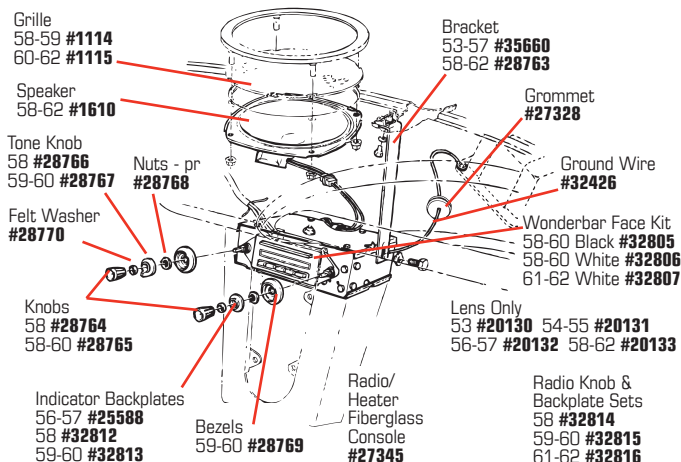

1953-1962 RADIO & SPEAKER