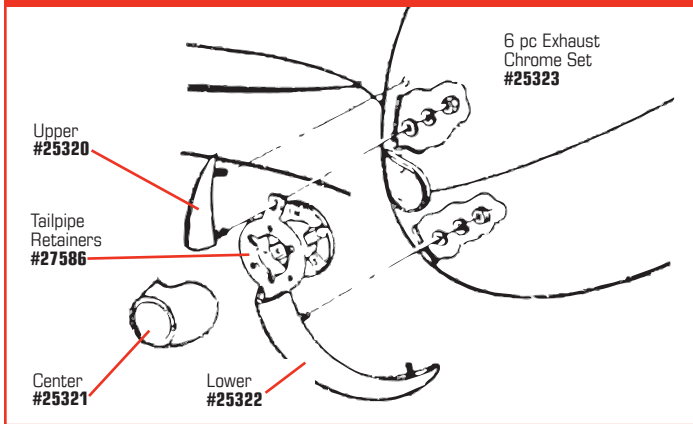

Gift Certificates are Non-Transferable and Non-Refundable.

1956-1957 REAR EXHAUST CHROME

1956-1957 REAR BUMPER

1958-1962 FRONT BUMPER

1958-1962 FRONT BUMPERS & HARDWARE

26106	58-62	Front Bumper "M" Headmark Bolts - pr	\$8 ⁹⁹
26108	58-62	Front Bumper Bolt Kit	\$15 ⁹⁹
K1459	58-62	Front Brackets to Bumper Bolt Kit - 16 pc set	\$44 ⁹⁹
26107	58-62	Front License Bumper Bolt Kit	\$12 ⁹⁹
0952	58-60	Bumper - Front - LH	\$624 ⁹⁹
0953	58-60	Bumper - Front - RH	\$624 ⁹⁹
0954	61-62	Bumper - Front - LH	\$676 ⁹⁹
0955	61-62	Bumper - Front - RH	\$676 ⁹⁹
26115	58-62	Bumper Bracket, Front Brace, LH	\$22 ⁹⁹
26114	58-62	Bumper Bracket, Front Brace, RH	\$22 ⁹⁹
23835	58-62	Bumper Bracket, Front Inner, LH	\$22 ⁹⁹
23836	58-62	Bumper Bracket, Front Inner, RH	\$22 ⁹⁹
26112	58-62	Bumper Bracket, Front Main, LH	\$67 ⁹⁹
26113	58-62	Bumper Bracket, Front Main, RH	\$67 ⁹⁹
0019	58-62	Bumper Bracket, Front Outer, LH	\$41 ⁹⁹
0020	58-62	Bumper Bracket, Front Outer, RH	\$41 ⁹⁹
0907	58-62	Bumper Bracket Seal, Front - 2 req'd	\$8 ⁹⁹
32664	58-60	Bumper Mounting Cushion & Bushing Set - Front & Rear	\$31 ⁹⁹
32665	61-62	Bumper Mounting Cushion & Bushing Set - Front Only	\$15 ⁹⁹
43733	58-62	Bumper Mounting Shim Kit	\$3 ⁹⁹
27312	58-60	Bumper Bracket - Inner	\$61 ⁹⁹
27311	58-60	Bumper Bracket - Outer LH	\$36 ⁹⁹
27641	58-60	Bumper Bracket - Outer RH	\$36 ⁹⁹
27313	58-60	Bumper Bracket to Frame Brace	\$79 ⁹⁹
32664	58-60	Bumper Mounting Cushion & Bushing Set - Front & Rear	\$31 ⁹⁹
X2496	58-60	Bumper Rear Seal - 4 req'd	\$12 ⁹⁹
41692	58-60	Bumperette Kit - includes LH Front Bumper, RH Front Bumper, Backing Plate, Cross Bar, LH & RH Supports & Bolt Kit	\$379 ⁹⁹
41693	61-62	Bumperette Kit - includes LH Front Bumper, RH Front Bumper, Backing Plate, Cross Bar, LH & RH Supports & Bolt Kit	\$379 ⁹⁹
49475	58-62	Front License Bumpers	\$199 ⁹⁹
37951	58-60	License Bumperette Supports - pr	\$84 ⁹⁹
32666	61-62	License Bumperette Supports - pr	\$84 ⁹⁹
0032	58-62	License Assembly Backing Plate	\$52 ⁹⁹
0033	58-62	License Assembly Cross Bar	\$26 ⁹⁹
27319	58-62	License Plate Mount Kit	\$2 ⁹⁹
32668	58-62	License Plate Rubber Bumper - Front	\$5 ⁹⁹
0871	58-62	Bumper Cushion	\$2 ⁹⁹
30419	58-60	Bumperette - LH	\$374 ⁹⁹
30420	58-60	Bumperette - RH	\$374 ⁹⁹
27314	58-60	License Lamp Assemblies - pr	\$114 ⁹⁹
27319	56-60	License Plate Mount Kit	\$2 ⁹⁹
27320	56-60	License Plate Rubber Bumper	\$1 ⁹⁹
27321	61-62	License Plate Rubber Bumper	\$1 ⁹⁹
41113	58-60	Rear Bumper Bolt Kit - Correct 46 pc	\$41 ⁹⁹
41114	61-62	Rear Bumper Bolt Set - "WB" 30 pc	\$20 ⁹⁹
K1254	58-60	Rear Bumper Mount Bolt Kit - 52 pc - Replace	\$15 ⁹⁹
K1255	61-62	Rear Bumper Mount Bolt Kit - 74 pc - Replace	\$17 ⁹⁹
43733	58-62	Rear Bumper Mount Shim Kit - 4 pc	\$3 ⁹⁹
41111	58-60	Rear Bumper Nut Set - Marsden 8 pc	\$5 ⁹⁹
41112	58	Rear Bumper Seals - In Trunk - pr	\$62 ⁹⁹
28645	58-60	Rear License T Bracket	\$28 ⁹⁹
27318	56-60	Rear License Bracket Mount Kit	\$10 ⁹⁹
27309	58-60	Rear Vertical Bumper Bracket - 2 req'd	\$72 ⁹⁹
27587	58-60	Tailpipe Retainers - Mount in Bumper	\$103 ⁹⁹
27310	58-60	Vertical Bumper Bracket to Crossmember Bolt Kit	\$8 ⁹⁹