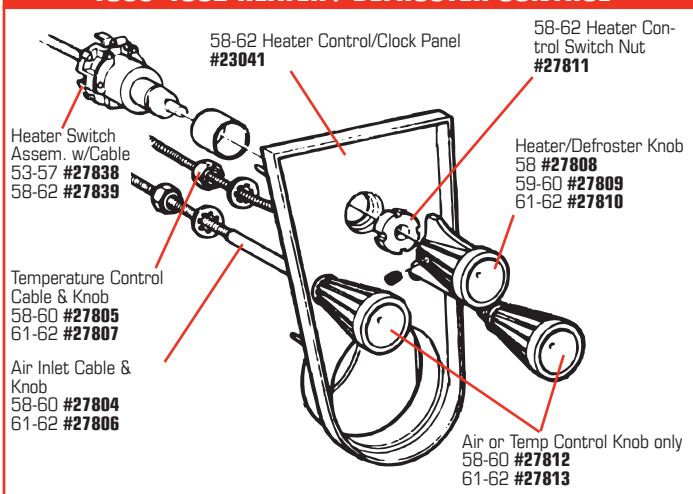

1958-1962 HEATER / DEFROSTER CONTROL