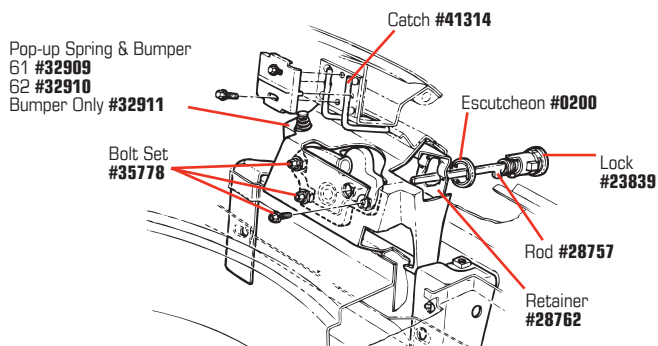

TRUNK MATS

43257	56-57	Trunk Mat - Black.....	$379⁹⁹
43256	56-57	Trunk Mat - Red.....	$389⁹⁹
43258	58	Trunk Mat - Black.....	$379⁹⁹
43264	58	Trunk Mat - Blue.....	$389⁹⁹
43259	58	Trunk Mat - Red.....	$389⁹⁹
43260	59	Trunk Mat - Black.....	$379⁹⁹
43265	59	Trunk Mat - Blue.....	$389⁹⁹
43261	59-60	Trunk Mat - Red - 60 Early.....	$389⁹⁹
43266	59	Trunk Mat - Turquoise.....	$389⁹⁹
43262	60	Trunk Mat - Black.....	$379⁹⁹
43267	60	Trunk Mat - Blue.....	$389⁹⁹
43263	60	Trunk Mat - Red.....	$389⁹⁹
43268	60	Trunk Mat - Turquoise.....	$389⁹⁹
40266	61-62	Trunk Mat - Black - Exact Reproduction.....	$409⁹⁹
40267	61-62	Trunk Mat - Fawn Beige.....	$409⁹⁹
40268	61-62	Trunk Mat - Jewel Blue.....	$409⁹⁹
40271	61-62	Trunk Mat - Red - Exact Reproduction.....	$409⁹⁹

JACKS

0225	53-61	Jack - Display Purposes Only.....	$269⁹⁹
0226	62	Jack - Display Purposes Only.....	$303⁹⁹
0127	53-62	Jack - Replacement - w/ Handle - Larger than Original.....	$179⁹⁹
0230	53-61	Jack Handle.....	$49⁹⁹
0231	62	Jack Handle.....	$50⁹⁹
28929	56-60	Jack Handle & Lug Wrench Clip.....	$17⁹⁹
28931	61-62	Jack Handle & Lug Wrench Clip.....	$11⁹⁹
K1382	56-62	Jack Handle & Lug Wrench Clip Screw Set.....	$3⁹⁹
28932	61-62	Jack Handle Pad Set.....	$3⁹⁹
0355	53-60	Jacking Instruction Decal.....	$4⁹⁹
0356	61-62	Jacking Instruction Decal.....	$4⁹⁹
28927	53-60	Lug Wrench.....	$56⁹⁹
28928	61-62	Lug Wrench.....	$57⁹⁹

1961-1962 TRUNK LATCH