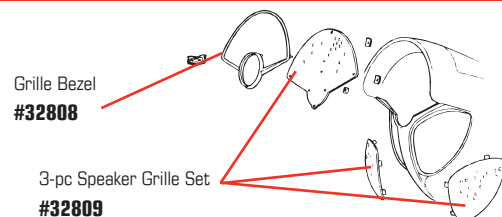

Product photos, descriptions and diagrams at:
www.CorvetteAmerica.com

1956-1962 ANTENNA

1953-1962 RADIO & SPEAKER

1953-1957 SPEAKER GRILLE

1958-1962 Kick Panel Speakers

Get more sound quality without cutting or drilling your classic Vette. Custom Autosound's Black ABS Kick Panel Speakers replace your originals without modifications and can be dyed to match your interior.