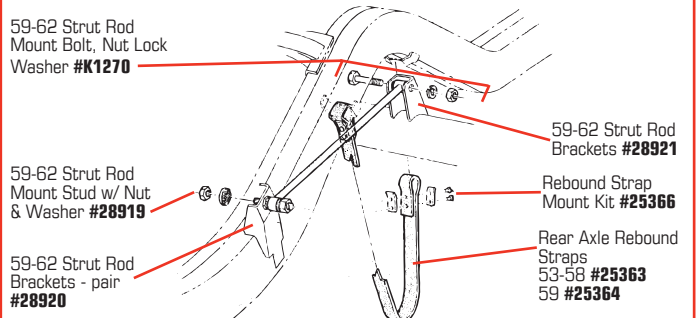

1953-1962 REAR AXLE REBOUND STRAPS