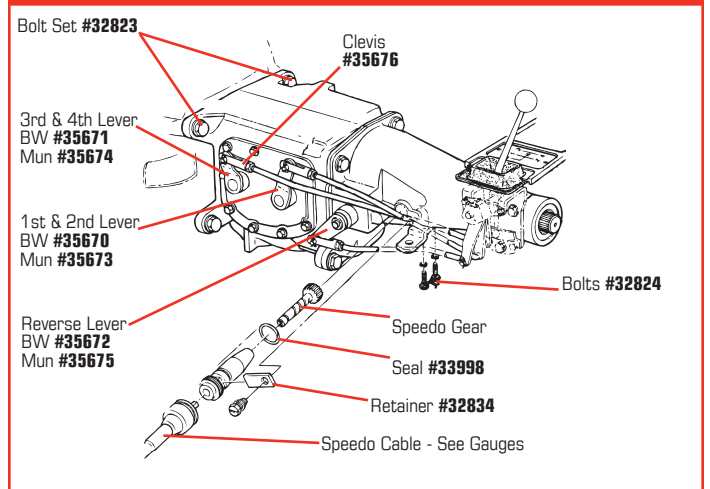

1956-1962 MANUAL TRANSMISSION