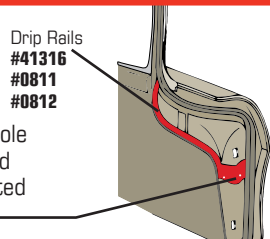

41316	53-55	Drip Rails - pr.....	$39⁹⁹
0811	56-59	Drip Rails - Early 59 - pr.....	$42⁹⁹
0812	59-62	Drip Rails - Late 59 - pr	$46⁹⁹
K1036	56-62	Door Drip Rail Retainers - 4 pc set.....	$3⁹⁹

When **QUALITY** counts... Get the look and feel of original Latex weatherstrip with the superior durability of EPDM Rubber. USA weatherstrip formula has the soft and supple feel of original style latex weatherstrip. Includes a 5 Year Warranty!

- **EPDM boasts longer life span over original latex weatherstrip.**
- **Dipped latex finish for superior appearance out of the package.**
- **Made in America — supports American Workers!**
- **Includes a 5-Year Replacement Warranty**

BEST CHOICE FOR THE QUALITY DISCERNING CONSUMER.

HARDTOP WEATHERSTRIP KIT

Contains all items shown in Hardtop diagram on page 71.

X2219	56-62	Hardtop Wstrip Kit - Replacement - 6 pc	$459⁹⁹
23691	61-62	Hardtop Wstrip Kit - Correct - 6 pc.....	$469⁹⁹

SOFTTOP WEATHERSTRIP KIT

Contains all items found in Softtop diagram on page 71. Includes 1956-58 Replacement Rear Bow (part #0817). 1956-58 Mohair Rear Bow must be ordered separately. Side Rail Retainers sold separately.

X2220	59-60	Weatherstrip Kit - 12 pc	$134⁹⁹
X2221	61-62	Weatherstrip Kit - 12 pc	$135⁹⁹
39915	56-58	Weatherstrip Kit - Conv. Top - 11 pc.....	$133⁹⁹

BODY WEATHERSTRIP KITS

Contains Door Mains (pair), Drip Rails (pair), Decklid, Cowl Vent, Hood and Trunk.

X2222	56-57	Weatherstrip Kit - 8 pc	$144⁹⁹
X2223	58	Weatherstrip Kit - 8 pc	$144⁹⁹
X2224	59	Weatherstrip Kit - 8 pc - 59 Early	$154⁹⁹
X2225	59-60	Weatherstrip Kit - 8 pc - 59 Late.....	$154⁹⁹
X2226	61-62	Weatherstrip Kit - 8 pc	$199⁹⁹

BODY WEATHERSTRIP KITS

Contains everything in the 8-Piece Kit (above), plus Drip Rail Retainers (4), Windshield Channel, Windshield Lower and Windshield End Body Seals (pair).

X2227	56-57	Weatherstrip Kit - 16 pc	$189⁹⁹
X2228	58	Weatherstrip Kit - 16 pc	$189⁹⁹
X2229	59	Weatherstrip Kit - 16 pc - 59 Early	$199⁹⁹
X2230	59-60	Weatherstrip Kit - 16 pc - 59 Late.....	$199⁹⁹
X2231	61-62	Weatherstrip Kit - 16 pc	$229⁹⁹

WINDSHIELD WEATHERSTRIP KITS

41323 Contains Windshield Channel and Frame Body pieces.
41324 Contains Windshield Channel, Lower Windshield, and End Body Seals (2).

41323	53-55	Weatherstrip Kit - Windshield.....	$55⁹⁹
41324	56-62	Weatherstrip Kit - Windshield.....	$55⁹⁹

CONVERTIBLE WEATHERSTRIP KITS

39912	56-62	Weatherstrip Kit - Conv. Top Side Rail - 3 pc - enter, front & rear	$68⁹⁹
3162	58-60	Weatherstrip Body Lock Pillar Conv. LH.....	$26⁹⁹
3163	58-60	Weatherstrip Body Lock Pillar Conv. RH.....	$26⁹⁹