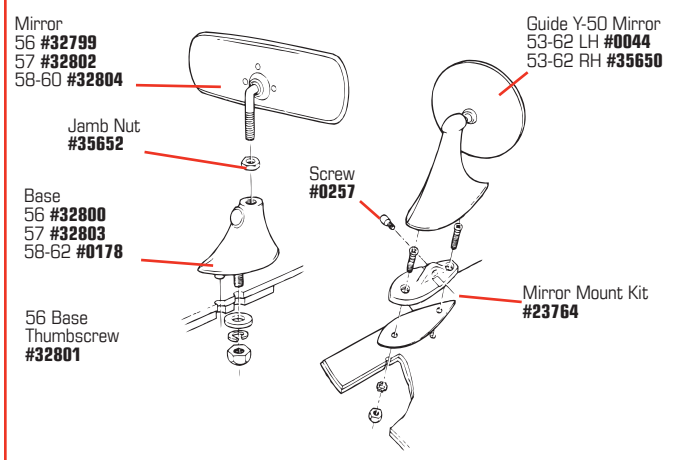

1956-1962 MIRRORS