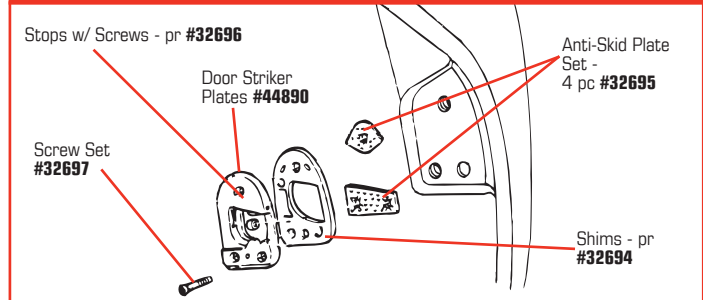

1956-1962 DOOR STRIKER

DOOR STRIKER

32695	56-62	Door Striker Anti-Skid Plates - 4 pc	$25⁹⁹
41133	56-62	Door Striker Nut Plate	$20⁹⁹
41155	53-55	Door Striker Plates - pr	$434⁹⁹
44890	56-61	Door Striker Plates - pr	$86⁹⁹
44891	60-62	Door Striker Plates - pr	$86⁹⁹
32697	56-62	Door Striker Screw Set - 6 pc	$6⁹⁹
32694	56-62	Door Striker Shims - pr	$20⁹⁹
32696	56-62	Door Striker Stops with Screws - pr	$6⁹⁹