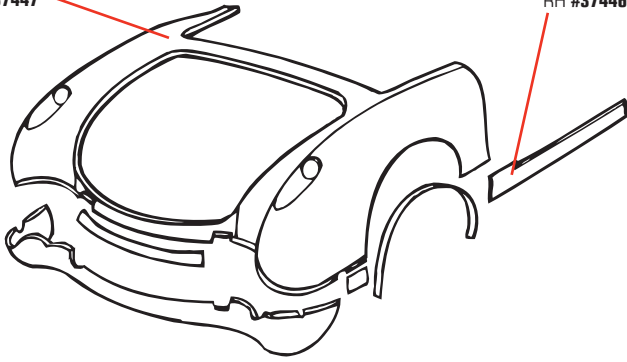

1956-1960 REAR BODY

Rear Upper Surround Panel #37447

Rocker Panel LH #37445 RH #37446