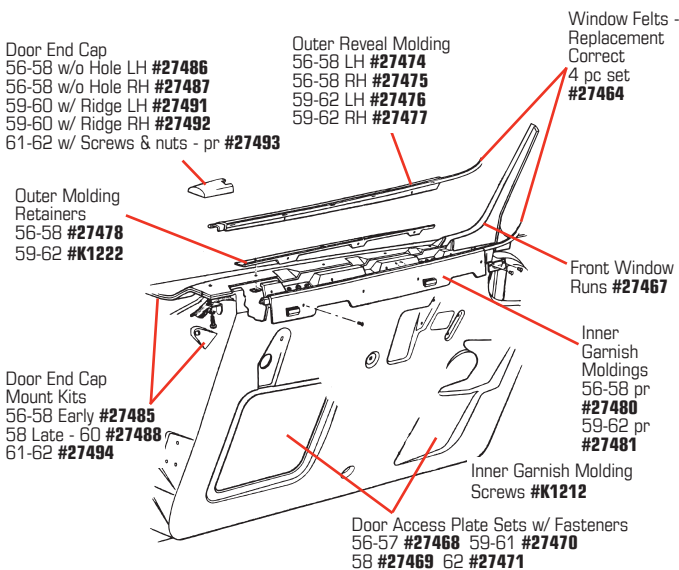

1956-1962 DOOR