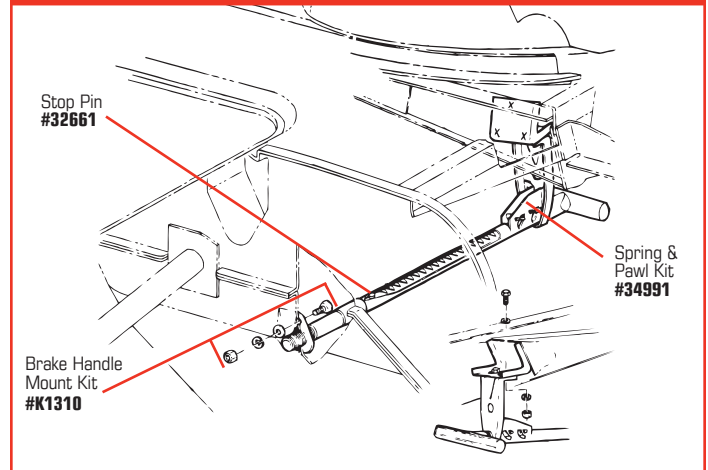

1953-1962 PARKING BRAKE HANDLE

1953-1962 PARKING BRAKE

1953-62 DUAL MASTER CYLINDER CONVERSION KIT

Convert to a dual master cylinder configuration without altering your Corvette's firewall or hood for clearance. Mounting bracket attaches to stock location on firewall. Kit comes with new master cylinder, mounting bracket, adjustable pushrod and hardware.