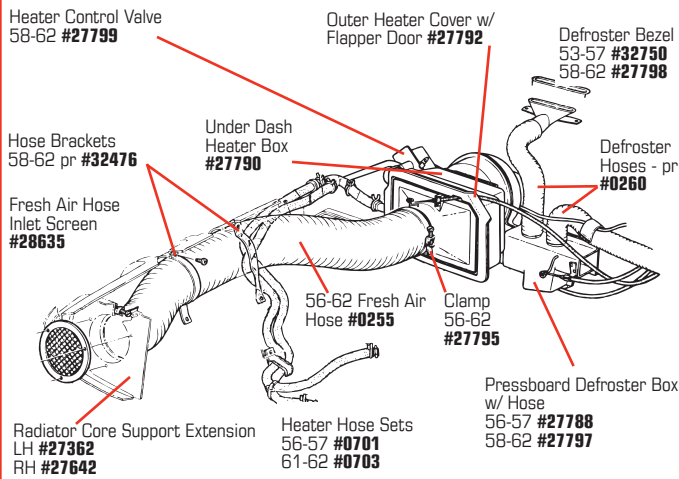

Continued from the previous page.

41249	61-62	Heater Hose Tie Strap Kit - Aluminum - 10 pc.....	$21⁹⁹
32759	56-62	Heater Hose Y Bracket on Fender.....	$13⁹⁹
27838	53-57	Heater Switch Assembly w/ Cable.....	$209⁹⁹
27839	58-62	Heater Switch Assembly w/ Cable.....	$197⁹⁹
28635	56-62	Inlet Screen w/ Screws.....	$23⁹⁹
27385	56-58	Lower Water Pump Fitting - Curved 5/8".....	$18⁹⁹
27386	59-62	Lower Water Pump Fitting - Curved 3/4".....	$16⁹⁹
32752	56-62	Outer Heater Cover Adapter Plate.....	$33⁹⁹
27792	56-62	Outer Heater Cover w/ Flapper Door.....	$157⁹⁹
32751	56-62	Outer Heater Cover Flapper Door Repair Kit.....	$37⁹⁹
27384	61-62	Top Water Pump Fitting - 90 Degree.....	$21⁹⁹
27790	56-62	Underdash Heater Box (Fiberglass).....	$147⁹⁹

1956-1962 HEATER