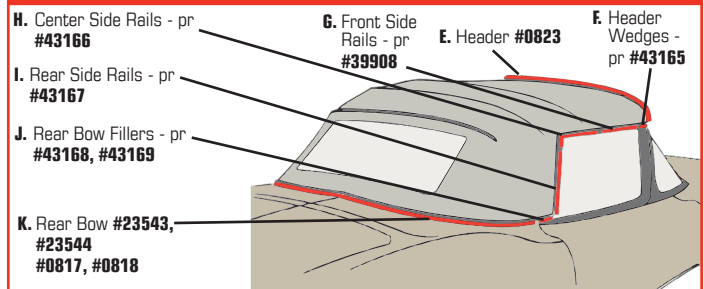

1956-62 SOFTTOP WEATHERSTRIP

1956-1962 SOFTTOP WEATHERSTRIP

E. 0823	56-62	Header.....	$24⁹⁹
F. 0824	56-62	Header Wedge - LH.....	$4⁹⁹
F. 43165	56-62	Header Wedges - pr.....	$20⁹⁹
G. 39908	56-62	Front Side Rails - pr.....	$31⁹⁹
H. 43166	56-62	Center Side Rails - pr.....	$33⁹⁹
I. 43167	56-62	Rear Side Rails - pr.....	$29⁹⁹
J. 43168	56-60	Rear Bow Fillers - pr.....	$53⁹⁹
J. 43169	61-62	Rear Bow Fillers - pr.....	$53⁹⁹
K. 23543	56-57	Rear Bow - Tan Mohair (57 Early).....	$41⁹⁹
K. 23544	57-58	Rear Bow - Black Mohair (57 Late).....	$41⁹⁹
K. 0817	56-60	Rear Bow (56-58 Replacement).....	$22⁹⁹
K. 0818	61-62	Rear Bow.....	$16⁹⁹
35785	59-60	Door Weatherstrip	
		Mount Hole Retainers - 54 pc.....	$13⁹⁹
35789	61-62	Door Weatherstrip	
		Mount Hole Retainers - 40 pc.....	$13⁹⁹
35790	56-62	Windshield / Frame Upper Filler.....	$7⁹⁹
35786	59-60	Door Post Weatherstrip Clips, Retainers & Screws - 22 pc set.....	$38⁹⁹
35787	61-62	Door Post Weatherstrip Clips, Retainers & Screws - 62 Early - 18 pc set.....	$33⁹⁹
35788	62	Door Post Weatherstrip Clips, Retainers & Screws - 62 Late - 22 pc set.....	$38⁹⁹
46842	59-62	Weatherstrip Retainer - Convertible Top Header.....	$32⁹⁹
8359	56-62	Side Rail Retainers - 6 pc.....	$24⁹⁹
K1326	56-62	Side Rail Retainer Screw Set.....	$17⁹⁹
32913	56-58	Softtop Header WS Retainer & Screw Set.....	$34⁹⁹
K1429	56-62	Softtop Header WS Retainer Screw Set.....	$3⁹⁹
K1320	56-62	Softtop Header WS Screw/T-Nut Set.....	$9⁹⁹
34108	61-62	Weatherstrip Retainer Cord - Top Rear Bow.....	$7⁹⁹