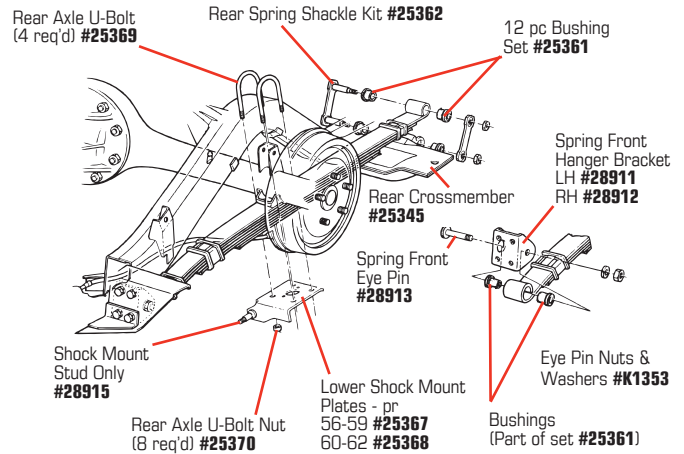

1953-1962 REAR SUSPENSION