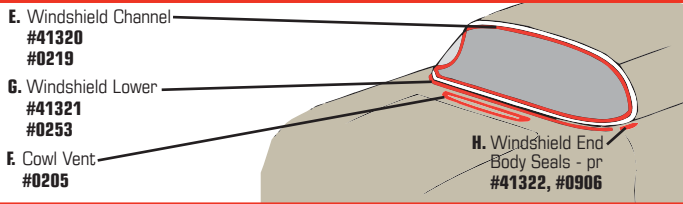

1953-62 WINDSHIELD WEATHERSTRIP

1953-1962 Windshield WEATHERSTRIP

E. 41320	53-55	Windshield Channel.....	$44⁹⁹
E. 0219	56-62	Windshield Channel.....	$36⁹⁹
35790	56-62	Windshield-to-Frame Upper Filler Weatherstrip (not included in Weatherstrip Kits)	$7⁹⁹
F. 0205	53-62	Cowl Vent	$9⁹⁹
G. 41321	53-55	Windshield Lower	$14⁹⁹
G. 0253	56-62	Windshield Lower	$14⁹⁹
H. 41322	53-55	Windshield End Body Seals - pr	$5⁹⁹
H. 0906	56-62	Windshield End Body Seals - pr	$8⁹⁹

1956-62 DRIP RAILS

Note: 1959 was a split year for this weatherstrip. On the early style, the 2 holes for the push-in retainers were both along the bottom edge of the weatherstrip. On the later style, one hole was moved to a position slightly around the corner of the weather strip, as noted in the illustration.