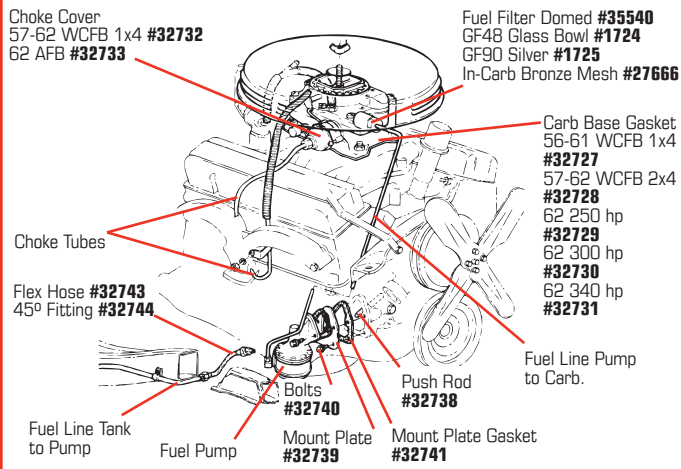

1956-1962 FUEL SUPPLY

1956-1962 FUEL SUPPLY

35520	55	Carburetor ID Tag - 2351S	$15⁹⁹
35525	57	Carburetor ID Tag - WCFB 4 BBL	$15⁹⁹
35526	57	Carburetor ID Tag - 2505S - 1x4	$8⁹⁹
33146	62	Carburetor Baffle Plate - 300 hp - Stainless Steel	$11⁹⁹
41202	57-61	Carb Fast Idle Assembly - WCFB	$70⁹⁹
35538	62	Carburetor Inlet Fitting - AFB - 3/4 Hex Brass	$10⁹⁹
33147	62	Carburetor Insulator Spacer - 300 hp	$30⁹⁹
K1250	56-62	Carburetor to Intake Mounting Stud w/ Nut Kit (exc. 62 300 hp)	$5⁹⁹
K1249	62	Carb to Intake Mounting Stud & Nut Kit - 300 & 340 hp	$5⁹⁹
41200	53-55	Carb Rebuild Kit - 6 Cyl	$41⁹⁹
27644	55-62	Carburetor Kit - WCFB 1x4 & 2x4	$39⁹⁹
27645	62	Carburetor Kit - AFB	$49⁹⁹
41195	53-55	Carburetor Spacer - 6 Cyl	$43⁹⁹
35535	56-61	Carburetor Vent Tube - Brass - 2x4 Front	$18⁹⁹
35536	56-61	Carburetor Vent Tube - Brass - 2x4 Rear	$18⁹⁹
33158	62	Choke Clean Air Tube	$42⁹⁹
35008	62	Choke Clean Air Tube Hose	$2⁹⁹
33160	62	Choke Clean Air Tube Stud to Manifold	$6⁹⁹
41205	55-61	Choke Cover w/ Spring - WCFB 55-56 1x4, 56-61 2x4	$39⁹⁹
32732	57-62	Choke Cover - WCFB 1x4	$60⁹⁹
32733	62	Choke Cover - AFB	$60⁹⁹
35003	55-62	Choke Cover Gasket - WCFB & AFB	$2⁹⁹
33153	59-62	Choke Cover Retainer w/ Screws - WCFB 1x4	$8⁹⁹
35001	55-62	Choke Cover Screws - WCFB & AFB - 3 pc set	$2⁹⁹
33154	57-62	Choke Disc-Internal w/ Retainer & Spring-WCFB	$69⁹⁹
K1380	59-62	Choke Housing Mounting Screws - WCFB - 3 pc	$1⁹⁹
35005	62	Choke Housing Mounting Screws - AFB - 3 pc	$2⁹⁹
35539	55-62	Choke Internal Spring WCFB 1x4	$21⁹⁹
35006	55-62	Choke Rod w/ Clips - WCFB	$9⁹⁹
35007	62	Choke Rod w/ Clips - AFB	$9⁹⁹
35002	59-62	Choke Slotted Plate - WCFB & AFB	$10⁹⁹
32734	56-61	Choke Tube - 2x4	$12⁹⁹
32736	59-62	Choke Tube - Bottom - WCFB - 230, 250 hp	$14⁹⁹
32735	57-58	Choke Tube - Top - WCFB - 220, 230 hp	$12⁹⁹
41192	57-58	FI Pump Drive Cable - Inner Only - 6 5/16" Long..	$26⁹⁹
41194	58-62	FI Pump Drive Cable - Inner Only - 6 3/4" Long...	$26⁹⁹
35540	53-58	Fuel Filter - Domed Cap	$39⁹⁹
51155	53-62	Fuel Filter - GF-48 Paper Filter	$5⁹⁹
1724	53-62	Fuel Filter - GF-48 Glass Bowl w/ Paper Filter	$40⁹⁹
1725	62	Fuel Filter - GF-90 Silver	$26⁹⁹
44206	62	Fuel Filter - GF-90 Silver w/ Red Letters	$69⁹⁹
27666	59-62	Fuel Filter in Carb - Bronze Mesh - 230 & 250 hp	$3⁹⁹

#41210

#41215