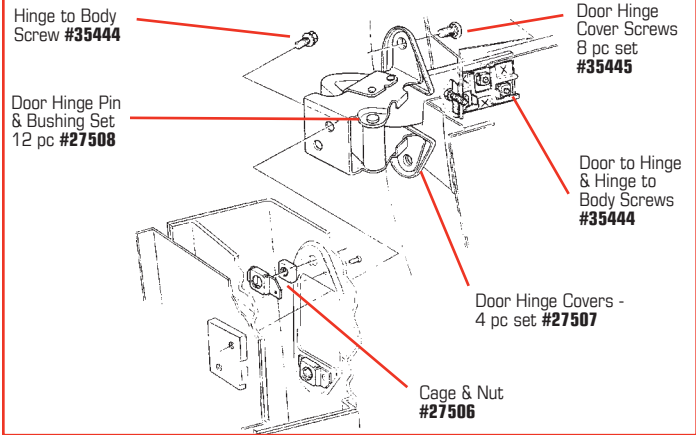

1956-62 DOOR HINGES

DOOR HINGES

27506	56-62	Door Hinge Cage & Nut Assembly.....	\$5⁹⁹
35445	56-62	Door Hinge Cover Screws - 8 pc.....	\$9⁹⁹
27507	56-62	Door Hinge Cover Set - 4 pc.....	\$38⁹⁹
27508	56-62	Door Hinge Pin & Bushing Set - 4 pin/8 bushings.....	\$21⁹⁹
41152	56-62	Door Hinge Tension Springs - 4 pc.....	\$24⁹⁹
35444	56-62	Door-to-Hinge & Hinge-to-Body Bolts 10 pc - does one door.....	\$16⁹⁹
41153	56-57	Door Hinge to Body Anchor Nut Retainer - LH.....	\$23⁹⁹
41154	56-57	Door Hinge to Body Anchor Nut Retainer - RH.....	\$23⁹⁹