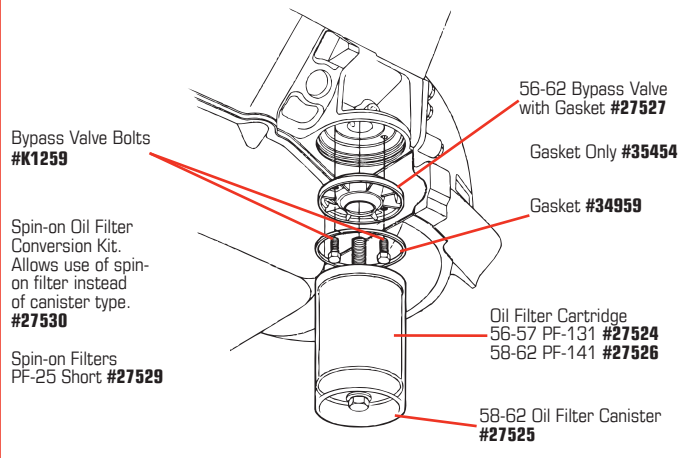

1956-1962 OIL FILTER