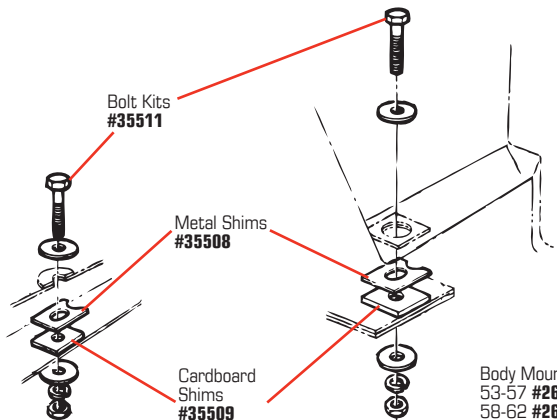

1956-1962 BODY MOUNTS

Bolt Kits #35511

Metal Shims #35508

Cardboard Shims #35509

Body Mount Kits 53-57 #2660 58-62 #2661