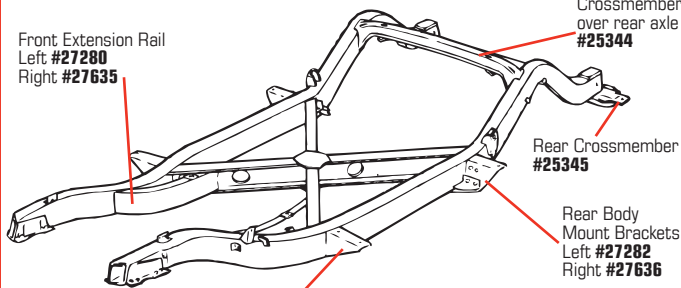

1953-1962 FRAME

Front Extension Rail Left #27280 Right #27635

Crossmember over rear axle #25344

Rear Crossmember #25345

Rear Body Mount Brackets Left #27282 Right #27636

Front Body Mount Bracket #27281