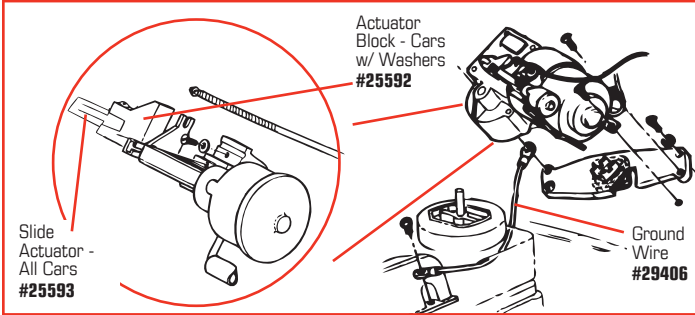

1953-1956 WIPER MOTOR