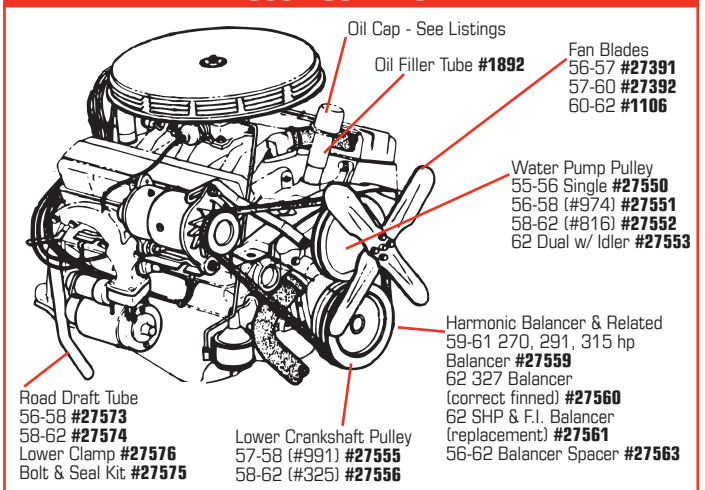

1955-1962 ENGINE

Fast Service & Delivery!
Most orders are processed & shipped the same day!