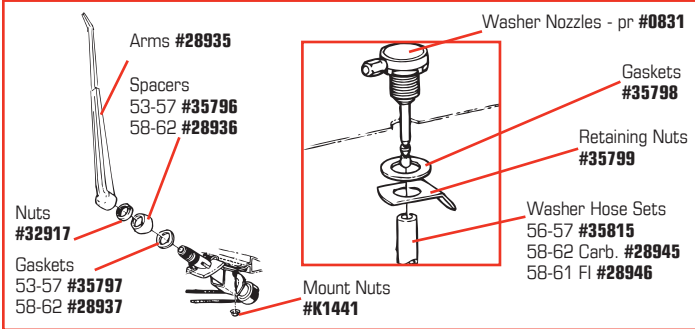

1953-1962 WIPERS & WASHERS