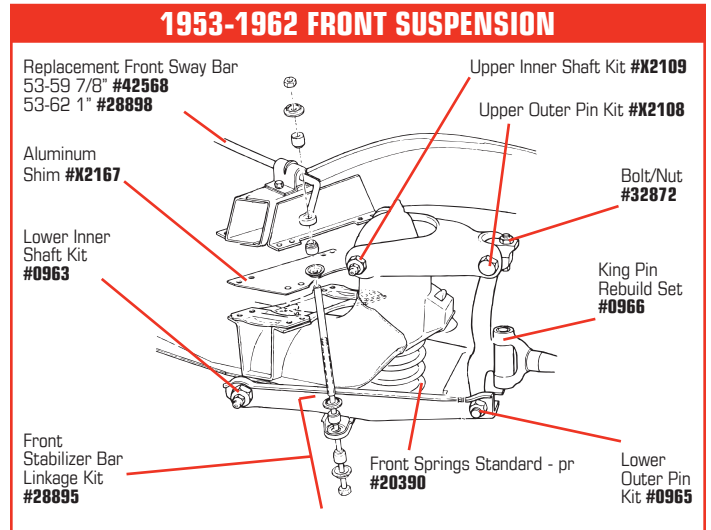

MONROE SHOCK ABSORBERS

51262	53-62	Monroe Shock Absorber - Front	$54⁹⁹
51264	53-62	Monroe-Matic Plus Shock Absorber - Rear	$27⁹⁹

BILSTEIN GAS SHOCK ABSORBERS

Gas pressure shocks are constructed to dissipate heat more effectively to improve the ride, handling and control of your car. They are built to last with a lifetime warranty to prove it.

43900	53-62	Bilstein Shock - Front	$111⁹⁹
43901	53-62	Bilstein Shock - Rear	$118⁹⁹