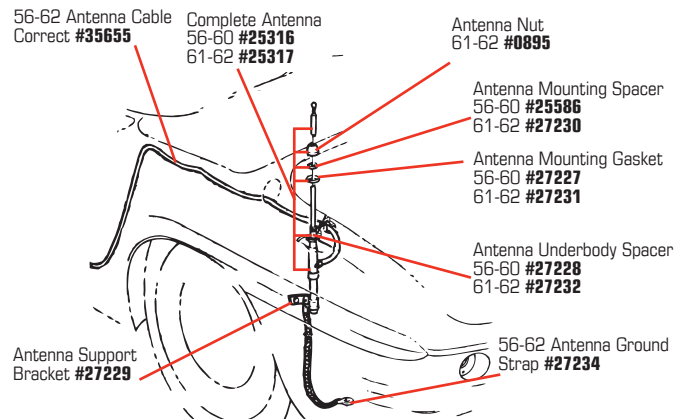

1956-1962 ANTENNA