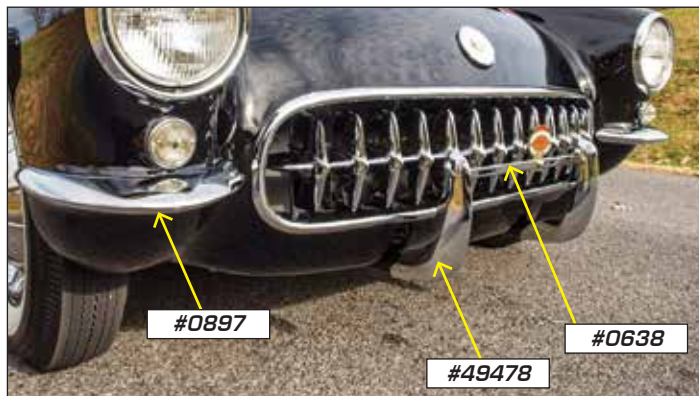

1953-1957 FRONT BUMPERS & HARDWARE

41099	53-55	Front Bumper - Vertical	$308⁹⁹
41100	53-55	Front Bumper - Inner Horizontal	$262⁹⁹
41101	53-55	Front Bumper - Outer Horizontal	$308⁹⁹
41102	53-55	Front Bumper - Center Bullet	$308⁹⁹
27319	56-62	License Plate Mount Kit - Rear	$2⁹⁹
27320	56-62	License Plate Rubber Bumper	$1⁹⁹
27322	61-62	License Plate Mount Special Nut - Rear.....	$35⁹⁹
0897	56-57	Front Crescent Bumper	$208⁹⁹
49477	53-55	Front License Bumpers - pr	$274⁹⁹
49478	56-57	Front License Bumper	$248⁹⁹
0642	53-57	Front License Bumper Brackets.....	$81⁹⁹
0643	53-57	Front License Bumper Supports	$49⁹⁹
K1349	53-57	Front License Bumper Bolt Kit - 28 pc	$5⁹⁹
0638	53-57	Front License Cross Bar	$39⁹⁹
0639	53-57	Front License Supports & Brackets - pr.....	$112⁹⁹