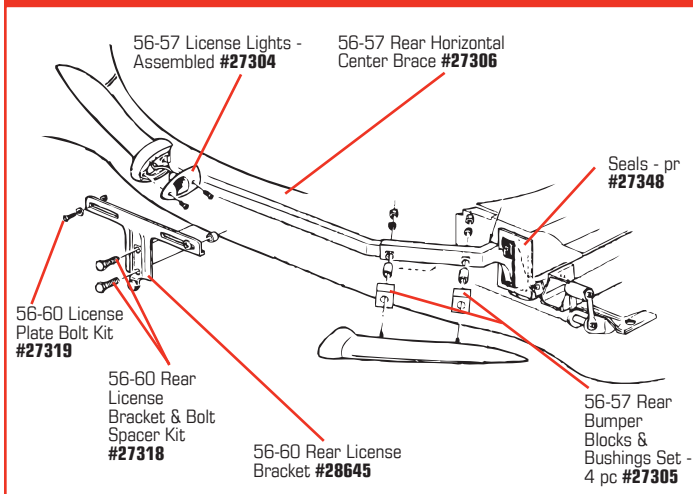

Gift Certificates are Non-Transferable and Non-Refundable.

1956-1957 REAR EXHAUST CHROME

1956-1957 REAR BUMPER

1958-1962 FRONT BUMPER

1958-1962 FRONT BUMPERS & HARDWARE

26106	58-62	Front Bumper "M" Headmark Bolts - pr	\$8 ⁹⁹
26108	58-62	Front Bumper Bolt Kit	\$15 ⁹⁹
K1459	58-62	Front Brackets to Bumper Bolt Kit - 16 pc set	\$44 ⁹⁹
26107	58-62	Front License Bumper Bolt Kit	\$12 ⁹⁹
0952	58-60	Bumper - Front - LH	\$624 ⁹⁹
0953	58-60	Bumper - Front - RH	\$624 ⁹⁹
0954	61-62	Bumper - Front - LH	\$676 ⁹⁹
0955	61-62	Bumper - Front - RH	\$676 ⁹⁹
26115	58-62	Bumper Bracket, Front Brace, LH	\$22 ⁹⁹
26114	58-62	Bumper Bracket, Front Brace, RH	\$22 ⁹⁹
23835	58-62	Bumper Bracket, Front Inner, LH	\$22 ⁹⁹
23836	58-62	Bumper Bracket, Front Inner, RH	\$22 ⁹⁹
26112	58-62	Bumper Bracket, Front Main, LH	\$67 ⁹⁹
26113	58-62	Bumper Bracket, Front Main, RH	\$67 ⁹⁹
0019	58-62	Bumper Bracket, Front Outer, LH	\$41 ⁹⁹
0020	58-62	Bumper Bracket, Front Outer, RH	\$41 ⁹⁹
0907	58-62	Bumper Bracket Seal, Front - 2 req'd	\$8 ⁹⁹
32664	58-60	Bumper Mounting Cushion & Bushing Set - Front & Rear	\$31 ⁹⁹
32665	61-62	Bumper Mounting Cushion & Bushing Set - Front Only	\$15 ⁹⁹
43733	58-62	Bumper Mounting Shim Kit	\$3 ⁹⁹
27312	58-60	Bumper Bracket - Inner	\$61 ⁹⁹
27311	58-60	Bumper Bracket - Outer LH	\$36 ⁹⁹
27641	58-60	Bumper Bracket - Outer RH	\$36 ⁹⁹
27313	58-60	Bumper Bracket to Frame Brace	\$79 ⁹⁹
32664	58-60	Bumper Mounting Cushion & Bushing Set - Front & Rear	\$31 ⁹⁹
X2496	58-60	Bumper Rear Seal - 4 req'd	\$12 ⁹⁹
41692	58-60	Bumperette Kit - includes LH Front Bumper, RH Front Bumper, Backing Plate, Cross Bar, LH & RH Supports & Bolt Kit	\$379 ⁹⁹
41693	61-62	Bumperette Kit - includes LH Front Bumper, RH Front Bumper, Backing Plate, Cross Bar, LH & RH Supports & Bolt Kit	\$379 ⁹⁹
49475	58-62	Front License Bumpers	\$199 ⁹⁹
37951	58-60	License Bumperette Supports - pr	\$84 ⁹⁹
32666	61-62	License Bumperette Supports - pr	\$84 ⁹⁹
0032	58-62	License Assembly Backing Plate	\$52 ⁹⁹
0033	58-62	License Assembly Cross Bar	\$26 ⁹⁹
27319	58-62	License Plate Mount Kit	\$2 ⁹⁹
32668	58-62	License Plate Rubber Bumper - Front	\$5 ⁹⁹
0871	58-62	Bumper Cushion	\$2 ⁹⁹
30419	58-60	Bumperette - LH	\$374 ⁹⁹
30420	58-60	Bumperette - RH	\$374 ⁹⁹
27314	58-60	License Lamp Assemblies - pr	\$114 ⁹⁹
27319	56-60	License Plate Mount Kit	\$2 ⁹⁹
27320	56-60	License Plate Rubber Bumper	\$1 ⁹⁹
27321	61-62	License Plate Rubber Bumper	\$1 ⁹⁹
41113	58-60	Rear Bumper Bolt Kit - Correct 46 pc	\$41 ⁹⁹
41114	61-62	Rear Bumper Bolt Set - "WB" 30 pc	\$20 ⁹⁹
K1254	58-60	Rear Bumper Mount Bolt Kit - 52 pc - Replace	\$15 ⁹⁹
K1255	61-62	Rear Bumper Mount Bolt Kit - 74 pc - Replace	\$17 ⁹⁹
43733	58-62	Rear Bumper Mount Shim Kit - 4 pc	\$3 ⁹⁹
41111	58-60	Rear Bumper Nut Set - Marsden 8 pc	\$5 ⁹⁹
41112	58	Rear Bumper Seals - In Trunk - pr	\$62 ⁹⁹
28645	58-60	Rear License T Bracket	\$28 ⁹⁹
27318	56-60	Rear License Bracket Mount Kit	\$10 ⁹⁹
27309	58-60	Rear Vertical Bumper Bracket - 2 req'd	\$72 ⁹⁹
27587	58-60	Tailpipe Retainers - Mount in Bumper	\$103 ⁹⁹
27310	58-60	Vertical Bumper Bracket to Crossmember Bolt Kit	\$8 ⁹⁹