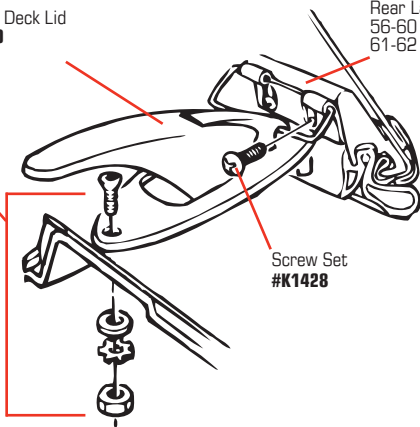

DECK LID

32849	56-62	Deck Lid Hinge Shim Set - 6 pc	$14⁹⁹
32842	56-62	Deck Lid Latch Anti-Rattle Spring	$5⁹⁹
32840	58-62	Deck Lid Latch Assembly - Female	$118⁹⁹
32845	58-62	Deck Lid Latch Assembly - Male	$52⁹⁹
32844	58-62	Deck Lid Latch Screw Set - On Lid	$3⁹⁹
K1251	58-62	Deck Lid Latch Screw Set - On Body	$2⁹⁹
32848	58-62	Deck Lid Latch Screws - Male 3pc Set	$3⁹⁹
32841	58-62	Deck Lid Lock Pop-Up Spring	$9⁹⁹
41295	53-57	Deck Lid Lock Striker Shim.....	$8⁹⁹
35701	56-57	Deck Lid Male Lock Striker.....	$25⁹⁹
28675	56-62	Deck Lid Molding Clip and Screw Set.....	$45⁹⁹
28731	57-62	Deck Lid Open Push Button.....	$20⁹⁹
28732	56-62	Deck Lid Open Push Button Bezel	$20⁹⁹
35702	58-62	Deck Lid Open Push Button Rod w/ Clip.....	$17⁹⁹
32843	56-62	Deck Lid Stops with Screws - pr	$6⁹⁹
28925	56-60	Deck Lid & Trunk Hinge Spring Set	$37⁹⁹
28926	61	Deck Lid & Trunk Hinge Spring Set	$29⁹⁹
28930	62	Deck Lid & Trunk Hinge Spring Set	$36⁹⁹
32847	53-58	Deck Lid / Trunk Hinge Bolt Set - 6 pc	$15⁹⁹
K1246	59-62	Deck Lid / Trunk Hinge Bolt Set - 6 pc	$8⁹⁹

1956-1962 SOFTTOP DECK LID LATCH

Rear Latch on Deck Lid
56-57 #23020
58-62 #0186

Rear Latch on Softtop
56-60 #28882
61-62 #28883

Screw Set
#K1203