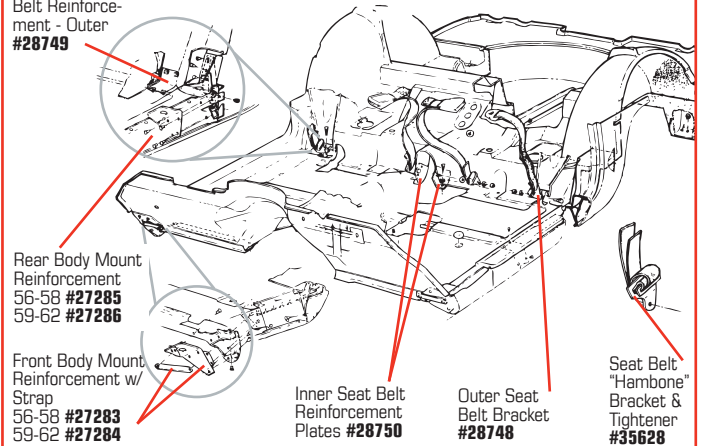

Front Body Mount Reinforcement w/ Strap 56-58 #27283 59-62 #27284

Inner Seat Belt Reinforcement Plates #28750

Outer Seat Belt Bracket #28748

Seat Belt "Hambone" Bracket & Tightener #35628

1956-1962 Body REINFORCEMENTS