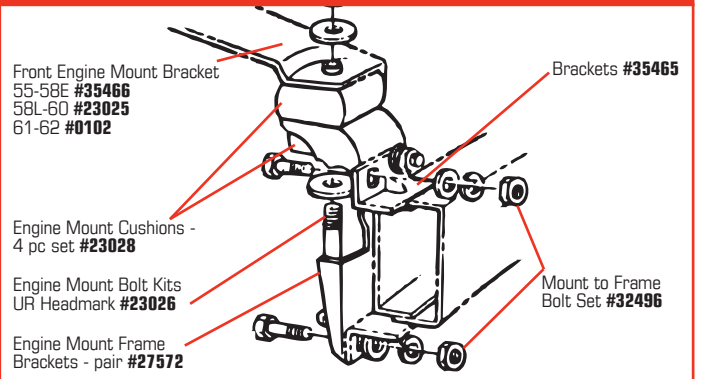

1953-1962 ENGINE MOUNT

ENGINE - MISCELLANEOUS

32509	56-62	Aluminum Intake Manifold Washer Set - 12 pc.....	$3⁹⁹
K1382	56-62	Engine Comp. Phillips Head Screws - 10 pc set.....	$3⁹⁹
1598	56-62	Engine Paint - Orange.....	$10⁹⁹
27581	57-62	Freeze Plug	$4⁹⁹
35479	55-62	Head Bolt Set - Does one head.....	$41⁹⁹
32499	55-62	Intake Manifold Bolt Set - 12 pc	$16⁹⁹