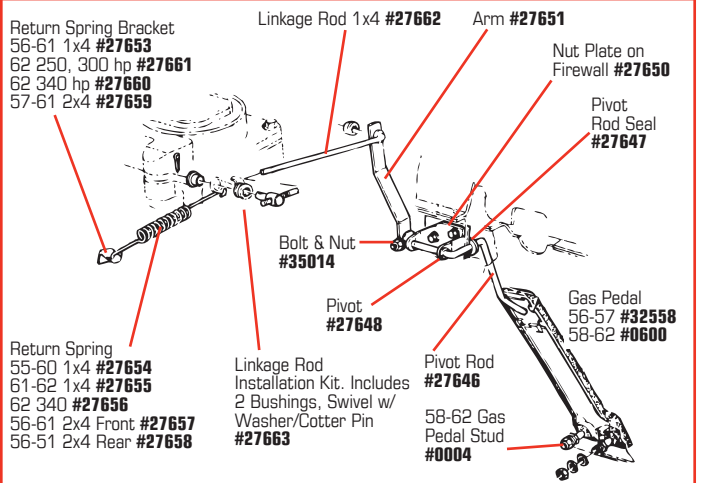

1955-1962 ACCELERATOR & LINKAGE

1956-1962 GLOVE BOX COMPONENTS

1956-1962 GRILLE COMPONENTS

28731	57-62	Deck Lid Open Push Button	\$20⁹⁹
28732	56-62	Deck Lid Open Push Button Bezel	\$20⁹⁹
46609	58-62	Glove Box Compartment Latch	\$33⁹⁹
28755	56-62	Glove Box Lock w/ Case, Key & Retaining Nut.....	\$52⁹⁹
35569	56-57	Glove Box Lock Catch - On Body	\$15⁹⁹
35570	58-62	Glove Box Door Catch Screw	\$10⁹⁹
28728	56-62	Glove Box Door Stop on Body - Rubber	\$4⁹⁹
28606	56-62	Glove Box Door Molding - Upper LH	\$33⁹⁹
28607	56-62	Glove Box Door Molding - Upper RH	\$33⁹⁹
28608	56-62	Glove Box Door Molding - LH	\$44⁹⁹
28609	56-62	Glove Box Door Molding - RH	\$44⁹⁹
28711	56-62	Glove Box Door Molding - Retaining Clips & Screws - 4 pc.....	\$12⁹⁹
28610	56-62	Glove Box Lower Molding - LH	\$31⁹⁹
28611	56-62	Glove Box Lower Molding - RH.....	\$31⁹⁹
28730	56-62	Glove Box Upper/Lower Molding Clip	\$18⁹⁹
35571	56-62	Glove Box Upper/Lower - Molding Clip Screws - 24 pc set.....	\$6⁹⁹