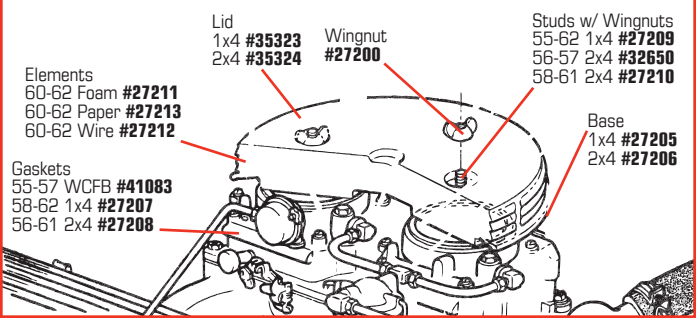

56-62 NON-FI AIR CLEANER (61 2X4 SEALED SHOWN)