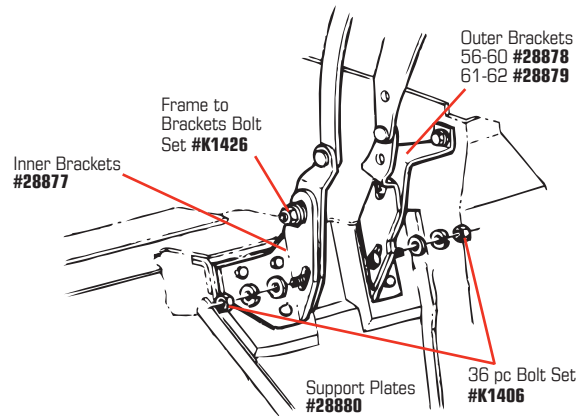

1956-1962 SOFTTOP MOUNT BRACKETS