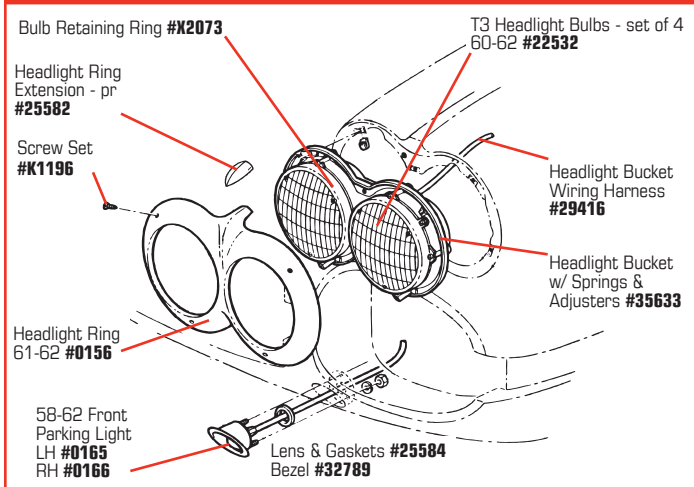

1958-1962 HEADLIGHT