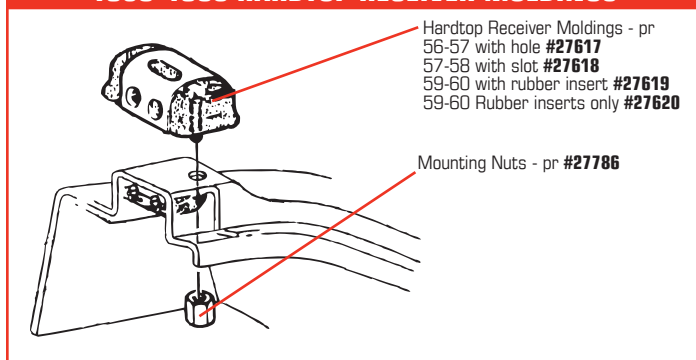

1956-1960 HARDTOP RECEIVER MOLDINGS

Hardtop Receiver Moldings - pr
56-57 with hole #27617
57-58 with slot #27618
59-60 with rubber insert #27619
59-60 Rubber inserts only #27620

Mounting Nuts - pr #27786

1956-1962 HARDTOP WINDOWS

Just like the originals, our 1956-62 Hardtop Rear Windows are made of clear plexiglass that, with today's cleaning products, will remain free of scratches for years. For 100% accuracy, we also offer Date Coding. There is an extra crating charge on all hardtop windows.

0890 56-60 Hardtop Rear Window - Dated **$419⁹⁹**

0891 61-62 Hardtop Rear Window - Dated **$399⁹⁹**

0795 56-60 Hardtop Rear Window **$399⁹⁹**

0796 61-62 Hardtop Rear Window **$399⁹⁹**

27787 56-62 Hardtop Rear Window Barrel Nuts - 6 pc **$19⁹⁹**

35577 56-62 Hardtop Rear Window Retainer T-Bolt - 16 req'd... **$5⁹⁹**

0757 56-60 Hardtop Side Windows - pr **$84⁹⁹**

48339 56-60 Hardtop Side Window - Dated **$49⁹⁹**

48340 61-62 Hardtop Side Window - Dated **$39⁹⁹**

28719 56-62 Cowl Vent Knob **$19⁹⁹**

28720 58-62 Cowl Vent Lever Link - Riveted to Door **$68⁹⁹**

35587 53-57 Cowl Vent & Mechanism Mount Kit - 32 pc **$10⁹⁹**

35588 58-62 Cowl Vent & Mechanism Mount Kit - 35 pc **$10⁹⁹**

35579 58 Heater Knobs - 3 pc - air, fan & temperature **$67⁹⁹**

35580 59-60 Heater Knobs - 3 pc - air, fan & temperature **$67⁹⁹**

35581 61-62 Heater Knobs - 3 pc - air, fan & temperature **$78⁹⁹**

41245 58-62 Heater Switch Spacer **$6⁹⁹**

27362 58-62 Core Support Extension - LH **$69⁹⁹**

27642 58-62 Core Support Extension - RH **$69⁹⁹**

27788 56-57 Defroster Box w/ Hose - Pressboard **$288⁹⁹**

27797 58-62 Defroster Box w/ Hose - Pressboard **$204⁹⁹**

41247 56-62 Defroster Box-Blower Housing Screw Set **$3⁹⁹**

0260 56-62 Defroster Hose - 2" - Cut to Length **$36⁹⁹**

32753 56-62 Defroster Hose Support Bracket

on Defroster Box (not included w/ Box) **$13⁹⁹**

32750 53-57 Defroster Outlet Bezel - Chrome **$19⁹⁹**

27798 58-62 Defroster Outlet Bezel (Paint as required) **$19⁹⁹**

0255 56-62 Fresh Air Hose - 4" **$54⁹⁹**

32476 58-62 Fresh Air Hose Brackets - pr **$16⁹⁹**

27795 56-62 Fresh Air Hose Clamp - 2 req'd **$9⁹⁹**

28636 56-57 Fresh Air Inlet Screen **$74⁹⁹**

33186 56-62 Heater Blower Motor **$119⁹⁹**

0001 56-62 Heater Box Rebuild Kit **$20⁹⁹**

27791 56-62 Heater Box Studs w/ Nut Set **$20⁹⁹**

32755 58-62 Heater Cable Mount Kit - On Defroster Box **$2⁹⁹**

27799 58-62 Heater Control Valve **$79⁹⁹**

35582 56-57 Heater Control Valve - Correct **$214⁹⁹**

35583 56-57 Heater Control Valve Seal Kit **$39⁹⁹**

23041 58-62 Heater Control/Clock Panel **$94⁹⁹**

27800 58-62 Heater Control Valve to Core Hose **$7⁹⁹**

27789 56-62 Heater Core **$199⁹⁹**

K1304 56-62 Heater Core Mount Screws - 4 pc **$4⁹⁹**

41248 56-58 Heater Core Outlet 90° Elbow **$14⁹⁹**

32757 59-62 Heater Core Outlet 90° Elbow **$15⁹⁹**

0701 53-58 Heater Hose Set - 58E **$46⁹⁹**

40115 58-62 Heater Hoses - w/o Logo - 58L **$27⁹⁹**

40121 58-60 Heater Hoses - w/ GM Lettering **$46⁹⁹**