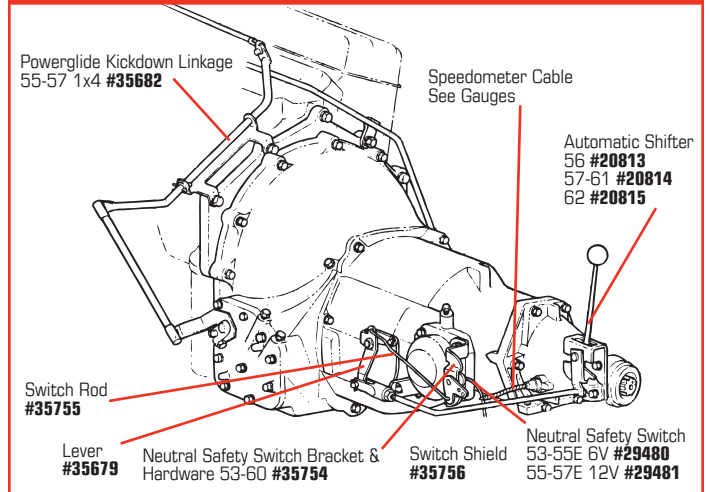

35680	55-61	Transmission Mount Bracket - Automatic	$126⁹⁹
28684	56-62	Transmission Mount Bracket - 3 speed	$19⁹⁹
28683	56-61	Transmission Mount Bracket - 4 speed	$18⁹⁹
32824	56-61	Trans Mount Bracket to Trans Bolts - AP - pr	$4⁹⁹
28774	53-62	Transmission Mount Frame Crossmember	$170⁹⁹
28681	53-62	Transmission Mount - Rubber	$81⁹⁹
34819	58-62	Transmission Mount - Poly	$35⁹⁹
41273	56-62	Transmission Slip Yoke - 26 Spline	$99⁹⁹

1956-1962 AUTO TRANSMISSION