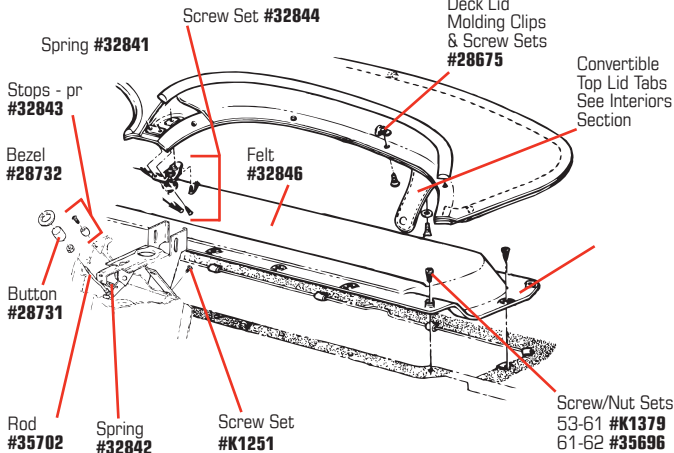

1956-1962 SOFTTOP & DECK LID

Product photos, descriptions and diagrams at:

www.CorvetteAmerica.com