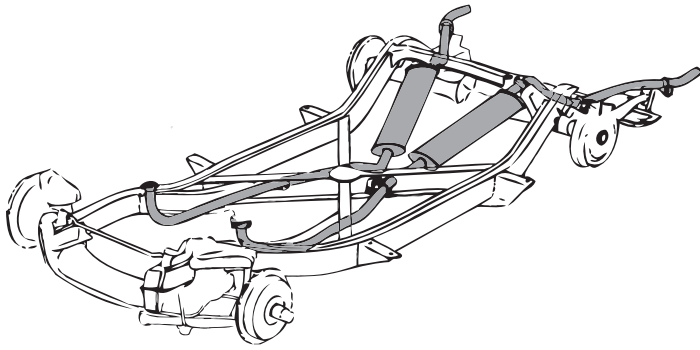

EXHAUST PIPES & MUFFLERS

Corvette America's Complete Exhaust Systems give you convenience and flexibility with everything you need (pipes, mufflers, flanges, sleeves, donuts and clamps as required), or just the pipes and mufflers you want. Manufactured of aluminized steel to OEM specifications with the correct fit, look and sound. Round mufflers were used on high-performance engines, ovals on low horsepower ones. Glass Pack mufflers are an economical alternative. All come with welded header pipes as original.

SYSTEM WITH GLASS PACK MUFFLERS

35490 61-62 Low hp 1x4 - 2" **$351⁹⁹**

SYSTEMS WITH ROUND MUFFLERS

35483 56-57 w/o Crossover **$351⁹⁹**
35484 56-58 w/ Crossover **$441⁹⁹**
35485 59-60 w/ Crossover **$417⁹⁹**
35486 61-62 w/ Crossover - 2" **$433⁹⁹**
35487 62 w/ Crossover - 2 1/2" - HP **$433⁹⁹**

SYSTEMS WITH OVAL MUFFLERS

41177 53-55 Exhaust System - 6 Cyl - No flanges included **$431⁹⁹**
41178 55 Exhaust System - V8 ..... **$386⁹⁹**
35491 56-58 Low hp 1x4 ..... **$351⁹⁹**
35492 56-58 High hp w/ Crossover **$417⁹⁹**
35493 59-60 Low hp 1x4 ..... **$352⁹⁹**
35494 59-60 High hp w/ Crossover **$416⁹⁹**
35495 61-62 Low hp 1x4 - 2" **$372⁹⁹**
35496 61-62 High hp w/ Crossover - 2" **$433⁹⁹**
35497 62 High hp - 2 1/2" w/ Crossover **$433⁹⁹**

EXHAUST PIPES - ALUMINIZED STEEL

22402 59-60 Exhaust Pipes - 1x4 w/o Crossover - 2" **$234⁹⁹**
22403 59-60 Exhaust Pipes - HP, SHP - 2x4 - FI w/ Crossover - 2" **$225⁹⁹**
22404 61-62 Exhaust Pipes - 1x4 w/o Crossover - 2" **$254⁹⁹**
22405 61 Exhaust Pipes - HP, SHP - 2x4 - FI w/ Crossover - 2" **$244⁹⁹**
22406 62 Exhaust Pipes - HP, SHP w/ Crossover - 2 1/2" .. **$283⁹⁹**

MUFFLERS - ALUMINIZED STEEL

41949 56-62 Aluminized Steel Mufflers - Oval - pr **$219⁹⁹**
41950 56-62 Aluminized Steel Mufflers - Round - pr **$218⁹⁹**