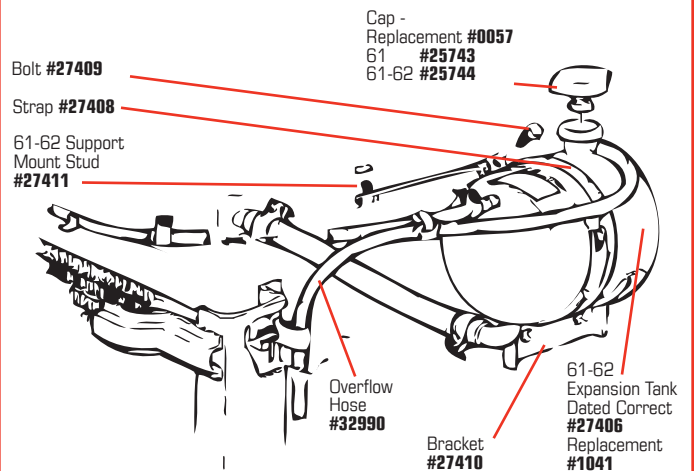

1961-1962 RADIATOR EXPANSION TANK

COOLING SYSTEM HOSE CLAMP KITS

All the clamps you need for your radiator, heater, expansion tank and bypass hoses. Identical to originals.

0007	56-57	Hose Clamp Kit - All V-8	\$12⁹⁹
0010	58-59	Hose Clamp Kit - Early 59	\$12⁹⁹
0012	59-60	Hose Clamp Kit - Late 59	\$22⁹⁹
35362		Spring Ring Hose Clamp Pliers	\$29⁹⁹