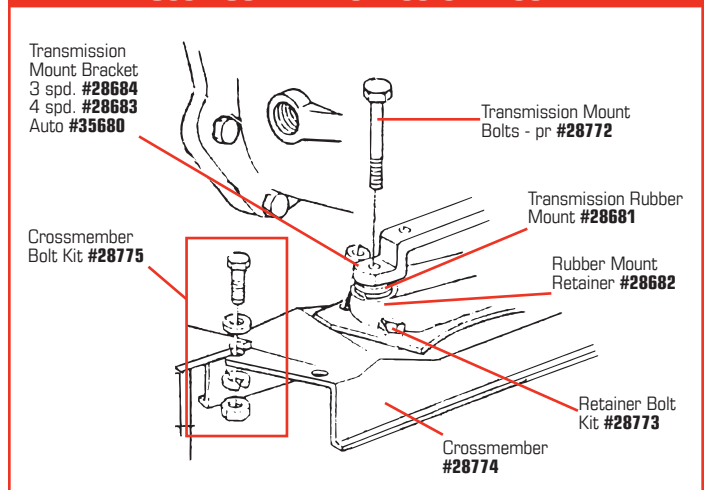

1953-1962 TRANSMISSION MOUNT