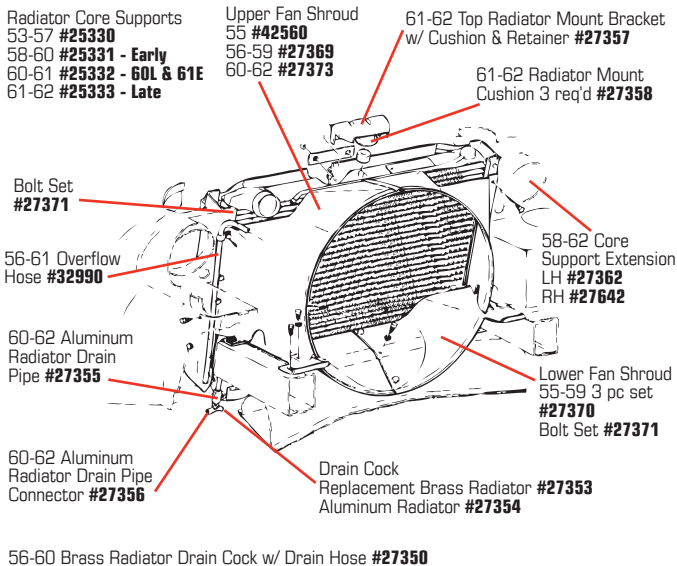

1953-1962 RADIATOR