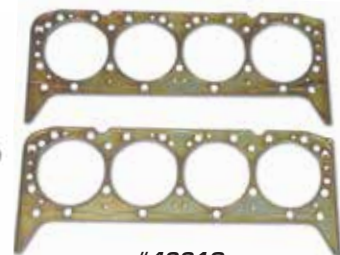

#42210

STARTER & ELECTRICAL

35459	53-62	Engine Compartment Wire Harness Clips & Screws - 20 pc set	$47⁹⁹
40378	58-62	Fuse Block Repair Kit	$124⁹⁹
41172	57-62	Starter Motor - 62 Manual	$113⁹⁹
36526	62	Starter Motor - 327 Reconditioned.....	$101⁹⁹
33087	53-62	Starter Bolt Shim Kit - 5 pc	$6⁹⁹
K1327	56-62	Starter Bolts - 3 pc set.....	$3⁹⁹
27548	57-62	Starter Motor Brace	$13⁹⁹
27549	62	Starter Motor Brace - Automatic.....	$13⁹⁹
50684	53-54	Starter Solenoid	$89⁹⁹
33654	55-62	Starter Solenoid	$52⁹⁹
K1333	56-62	Starter Solenoid Terminal Nuts & Lockwashers Set.....	$0⁹⁹
41171	53-54	Voltage Regulator - Replacement.....	$89⁹⁹
27546	55-61	Voltage Regulator - Delco Replacement.....	$104⁹⁹
27547	62	Voltage Regulator - Delco Replacement.....	$87⁹⁹
35458	56-62	Voltage Regulator Mount Screws - 3 pc	$3⁹⁹

TUNE-UP KITS

Engine Tune-Up Kits include air cleaner element (where applicable), oil filter, distributor cap and rotor, spark plugs and wires.

41165	55-57	Engine Tune-up Kit.....	$149⁹⁹
41166	58-62	Engine Tune-up Kit - 58-61 Exc HP - 62 All.....	$124⁹⁹
41167	58-61	Engine Tune-up Kit - Dual Point - w/o FI.....	$139⁹⁹

GASKETS & SEALS

Our Engine Compartment Seal Kits contain all the seals commonly replaced in each application listed below. All are correct reproductions of the original seals.