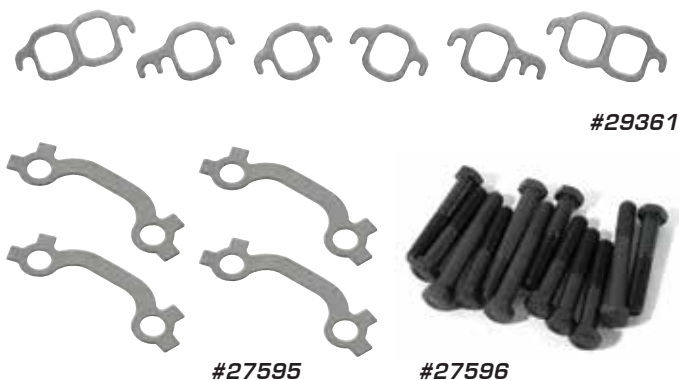

EXHAUST

EXHAUST MANIFOLDS

Original production dates available where indicated.

20850	56	Manifold LH 2" - Dated - cast #3731557	$290⁹⁹
20851	56	Manifold RH 2" - Dated - cast #3731558	$349⁹⁹
20852	57	Manifold LH 2" - Dated - cast #3733975	$233⁹⁹
20853	57	Manifold RH 2" - Dated - cast #3733976	$245⁹⁹
20854	57	Manifold RH 2" FI - Dated - cast #3733976	$244⁹⁹
20855	58-62	Manifold LH 2" 283, 327 - cast #3749965	$208⁹⁹
20857	58-62	Manifold RH 2" 283, 327 - cast #3750556	$231⁹⁹
20856	58-61	Manifold RH 2" 283 FI - Dated	$222⁹⁹
20870	62	Manifold LH 2.5" 327 - cast # 3797901	$229⁹⁹
20860	62	Manifold RH 2.5" 327 - cast # 3797902	$240⁹⁹
20859	62	Manifold RH 2.5" 327 FI	$235⁹⁹
20872	62	Manifold LH 2.5" 327 - Replacement	$99⁹⁹
20873	62	Manifold RH 2.5" 327 - Replacement	$99⁹⁹
41184	55	Manifold Bolt/Washer Set - V8	$24⁹⁹
27596	57-62	Manifold Bolt Set - 12 pc	$15⁹⁹
27597	57-62	Manifold Bolt Washers - 8 pc	$6⁹⁹
27592	57-62	Manifold Choke Tube - Exc FI - SS	$18⁹⁹
29361	57-62	Manifold Gasket Set	$12⁹⁹
41183	56	Manifold Heat Shields - pr	$109⁹⁹
27595	56-62	Manifold Lock Set, Stainless Steel	$15⁹⁹