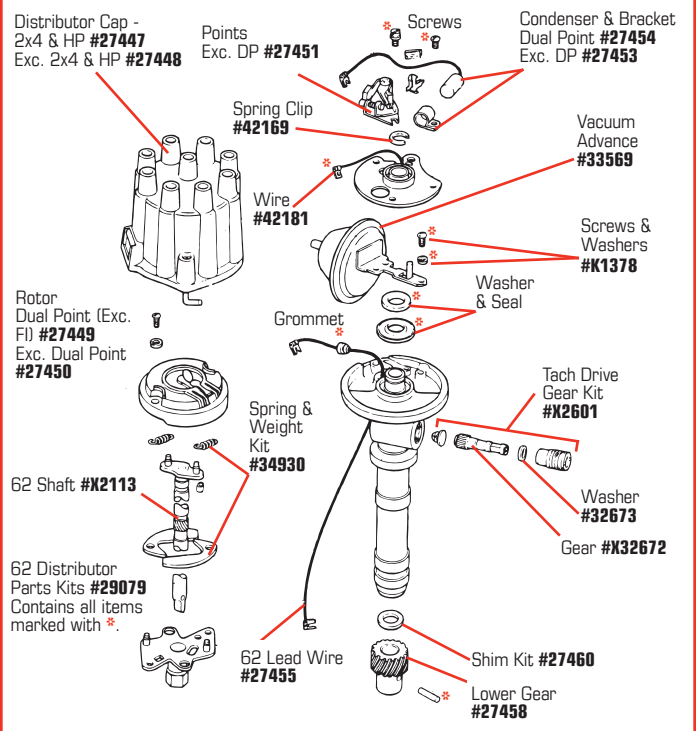

1956-1962 NON F.I. DISTRIBUTOR ('62 SHOWN)

Product photos, descriptions and diagrams at:

www.CorvetteAmerica.com