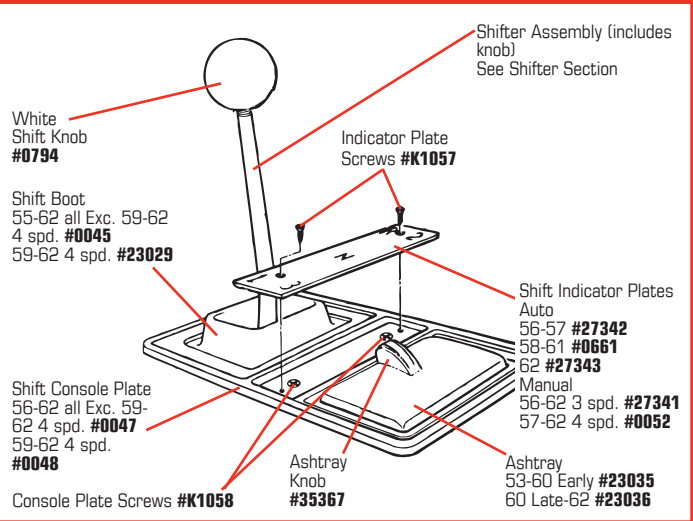

1953-1962 CONSOLE