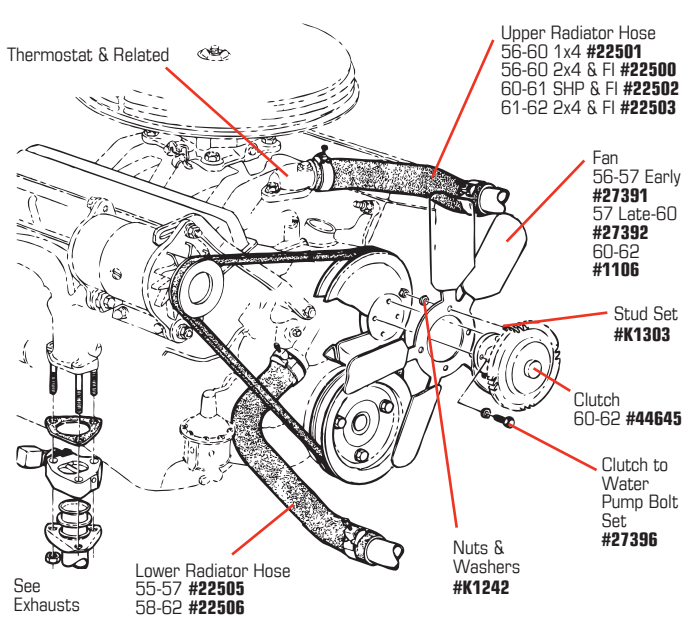

1955-1962 FAN, FAN CLUTCH & RADIATOR HOSES

SHROUDS

27368	56-59 Complete Fan Shroud - Upper & Lower - 4 pc.....	$292⁹⁹
27394	56-57 Fan Shroud w/ Screws 4 pc Upper / Lower.....	$292⁹⁹
27374	58-59 Fan Shroud Upper Wide.....	$208⁹⁹
27371	56-62 Fan Shroud & Core Support Bolt Set.....	$9⁹⁹
27370	55-59 Lower Fan Shroud w/ Screws.....	$104⁹⁹
41746	60-62 Lower Fan Shroud - LH.....	$63⁹⁹
41747	60-62 Lower Fan Shroud - RH.....	$63⁹⁹
K1297	58-62 Lower Fan Shroud to Frame Bolts - 4 pc set.....	$3⁹⁹
35358	56-59 Lower Fan Shroud Screws - 9 pc set.....	$8⁹⁹
K1302	60-62 Lower Fan Shroud Screws - 5 pc set.....	$4⁹⁹
42560	55 Upper Fan Shroud.....	$229⁹⁹
27369	55-59 Upper Fan Shroud - Wide.....	$214⁹⁹
27373	60-62 Upper Fan Shroud.....	$211⁹⁹

WATERWETTER / RADIATOR RELIEF

Improves heat transfer to reduce temperature by as much as 30°F in modern aluminum, cast iron, copper, brass and bronze systems! It also protects against rust and corrosion.

40853	WaterWetter.....	$12⁹⁹