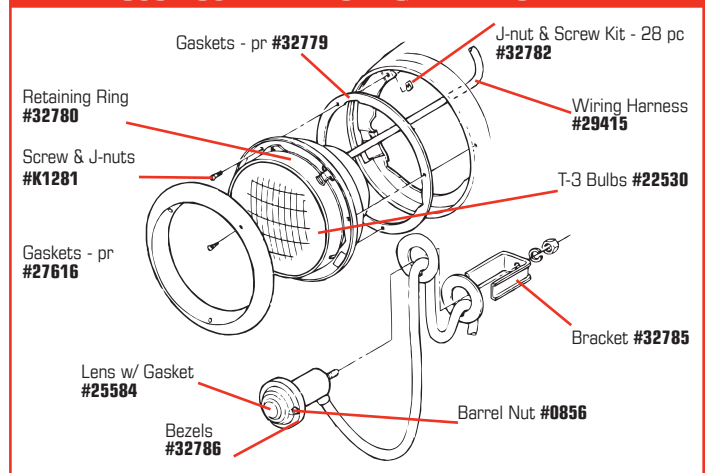

1956-1957 HEADLIGHT & PARKING LAMP