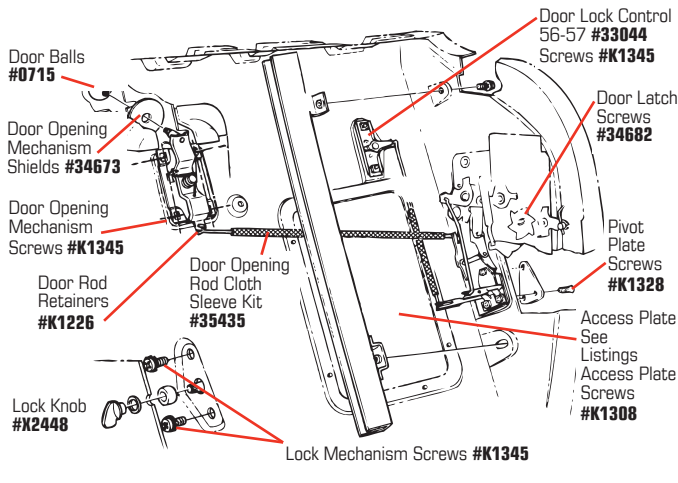

1956-1962 DOOR

1956-1962 DOOR HARDWARE

1956-1962 DOOR OPEN & LOCK CONTROLS

DOOR LOCKS & OPENING COMPONENTS

23810	56-58	Door Locks - pr.....	\$39⁹⁹
23811	59-62	Door Locks - pr.....	\$38⁹⁹
28759	56-62	Door Lock Bezel.....	\$9⁹⁹
27504	56-62	Door Lock Cylinder Rod w/ Clip.....	\$11⁹⁹
0713	56-62	Door Lock Gasket.....	\$2⁹⁹
28758	56-62	Door Lock Retainer.....	\$10⁹⁹
0715	53-62	Door Balls - White - pr.....	\$9⁹⁹
34682	56-62	Door Latch Screws - 8 pc set.....	\$3⁹⁹
27532	56-59	Door Latch Lock Mechanism.....	\$193⁹⁹
27512	60-62	Door Latch Lock Mechanism.....	\$169⁹⁹
33044	56-57	Door Lock Control.....	\$28⁹⁹
46612	59-61	Door Lock Control.....	\$31⁹⁹
46613	62	Door Lock Control.....	\$31⁹⁹
X2448	56-62	Door Lock Knob - Inside.....	\$13⁹⁹
41147	56-62	Door Lock Mechanism to Bellcrank Rod.....	\$12⁹⁹
K1328	56-62	Door Lock Pivot Plate Screws - 6 pc set.....	\$2⁹⁹
41146	56-62	Door Lock Pivot Retainer Plate - w/ Screws.....	\$23⁹⁹
41144	56-58	Door Lock Rod - Stainless.....	\$13⁹⁹
41145	59-62	Door Lock Rod - Stainless.....	\$13⁹⁹
41156	53-55	Door Open Bezels - pr.....	\$91⁹⁹
41149	53-62	Door Opening Mechanism - Inside.....	\$74⁹⁹
34673	60-62	Door Opening Mechanism Shields - pr.....	\$5⁹⁹
41140	56-62	Door Opening Mechanism Springs - pr.....	\$5⁹⁹
41141	56-57	Door Opening Pull Rod - Stainless.....	\$14⁹⁹
41142	58	Door Opening Pull Rod - Stainless.....	\$13⁹⁹
41143	59-62	Door Opening Pull Rod - Stainless.....	\$14⁹⁹
35435	56-62	Door Opening Rod Cloth Sleeve Kit.....	\$9⁹⁹