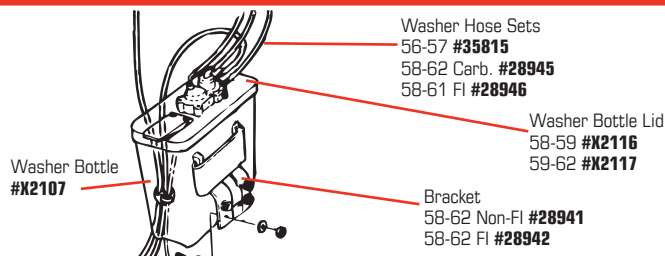

1956-1962 WASHER RESERVOIR

WINDSHIELD

22200	53-55	Windshield - Clear (Additional Shipping Charge).....	$319⁹⁹
22202	56-62	Windshield - Clear (Additional Shipping Charge).....	$399⁹⁹
30410	56-61	Windshield Lower Channel.....	$454⁹⁹
30411	62	Windshield Lower Channel.....	$454⁹⁹
30412	56-62	Windshield Upper Channel.....	$374⁹⁹
30413	56-62	Windshield Upper w/ Visor Holes - Stainless.....	$454⁹⁹
30414	56-62	Windshield Upper w/o Visor Holes Stainless.....	$454⁹⁹
30415	56-62	Windshield Lower Stainless Steel.....	$454⁹⁹
30425	56-61	Windshield Frame Assembly w/Glass.....	$3124⁹⁹
30426	56-61	Windshield Frame Assembly w/Glass w/ Visor Holes.....	$3124⁹⁹
30427	62	Windshield Frame Assembly w/Glass.....	$3299⁹⁹
41331	56-62	Windshield Frame - Upper - Nut Plates - pr.....	$25⁹⁹
41332	56-62	Windshield Frame - Lower - Nut Plates - pr.....	$21⁹⁹
41333	56-62	Windshield Frame - Lower - Body T-Bolt & Nut Set - 8 pc.....	$26⁹⁹
K1062	56-62	Windshield Frame Screw Set - 12 pc.....	$6⁹⁹