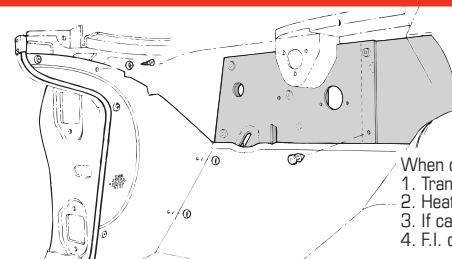

1956-1962 FIREWALL INSULATION

When ordering, specify:
1. Transmission type
2. Heater or No Heater
3. If car has windshield washers
4. F.I. or Carb.