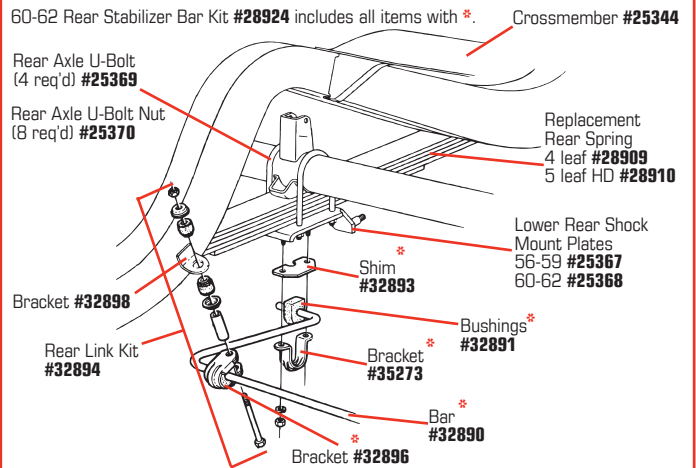

1956-1962 REAR SUSPENSION