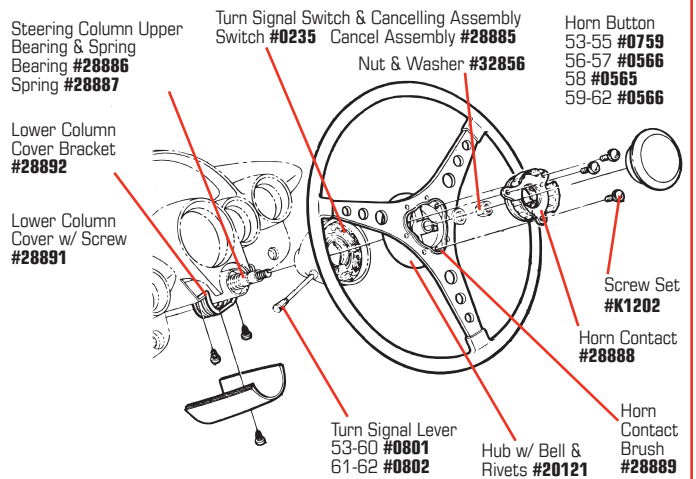

1953-1962 STEERING WHEEL