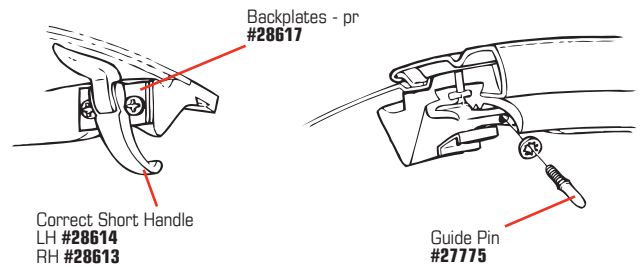

1956-1962 SOFTTOP HEADER LATCHES