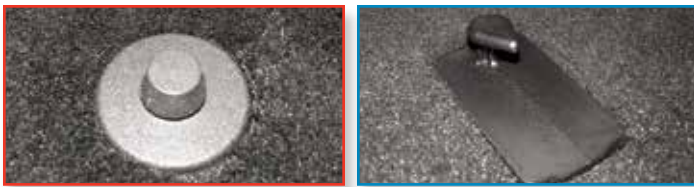

POST Anchor 2005 - 2007 Early   **HOOK Anchor 2007 Late - 2013**