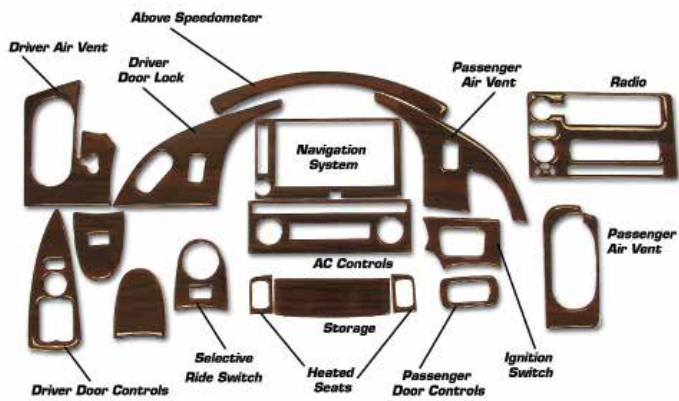

ECONO MATS

A lightweight, economical version of our luxury mats. No logo, black only.

- 47314** 05-13 Basic Black Econo Cargo Mat **\$64⁹⁹**
- 47305** 05-13 Basic Black Econo Floor Mats - pr **\$39⁹⁹**

This set shown in Rosewood.