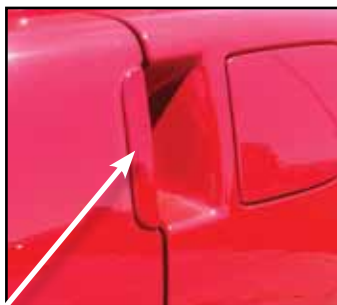

EXTERNAL DOOR HANDLE TRIM PLATES

47868	05-12	External Door Handle Trim Plate - Blue - pr	$99⁹⁹
47869	05-12	External Door Handle Trim Plate - Red - pr	$99⁹⁹
47870	05-12	External Door Handle Trim Plate - Silver - pr.....	$99⁹⁹
47871	05-12	External Door Handle Trim Plate - Orange - pr	$99⁹⁹