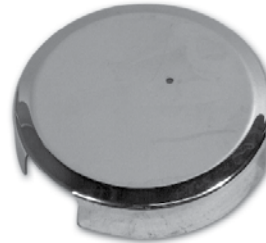

#46323 2005-12 Chrome Washer Reservoir Cap Cover