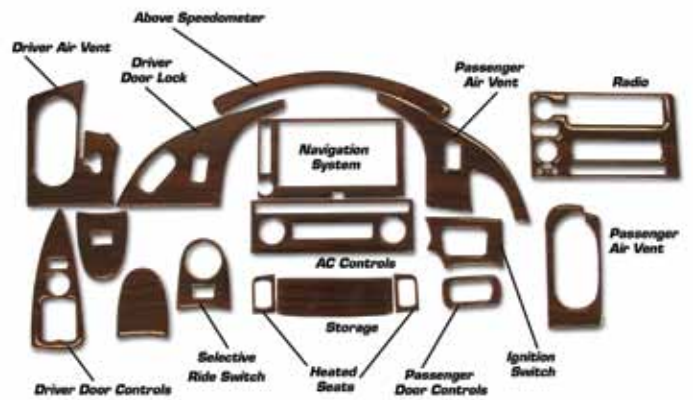

This set shown in Rosewood.

DASH KITS

Change out the stock look and surround yourself with an interior customized to suit your style. Our complete 15-piece Dash Kits include all the interior bezels and components you need to dress up your interior with the look of Rosewood, Burlwood, Carbon Fiber or Brushed Aluminum. **No cutting or drilling required, components install easily with self-adhesive backing.**

- **49505** 05-12 Rosewood Dash - All 15 Pieces..... **$339⁹⁹**
- **49506** 05-12 Burlwood Dash - All 15 Pieces..... **$339⁹⁹**
- **49507** 05-12 Carbon Fiber Dash - All 15 Pieces..... **$339⁹⁹**
- **49508** 05-12 Brushed Aluminum Dash - All 15 Pieces **$339⁹⁹**