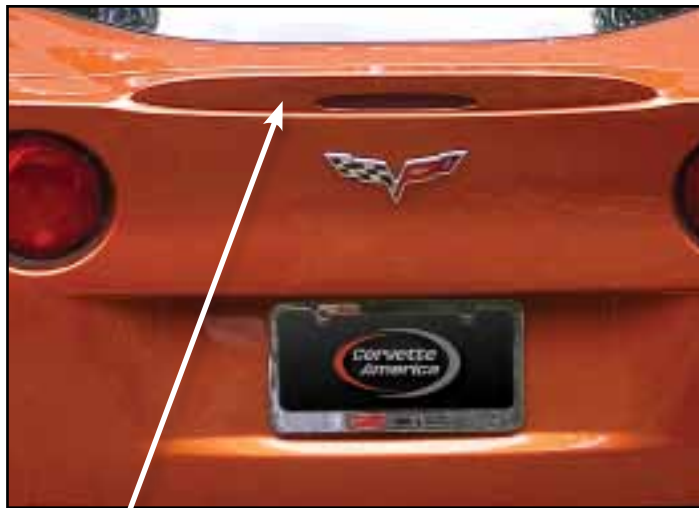

REAR SPOILER KITS

Replace that black rear spoiler with one that matches your C6's paint. These Rear Spoiler Kits from GM perfectly match your exterior body color and enhance the sleek lines of the C6.

47873	05-12	Rear Spoiler Kit - Orange	$138⁹⁹
47866	09-12	Rear Spoiler Kit - Blade Silver	$138⁹⁹
47874	05-12	Rear Spoiler Kit - Silver	$138⁹⁹
47875	05-12	Rear Spoiler Kit - Red	$138⁹⁹
47876	05-12	Rear Spoiler Kit - Blue	$138⁹⁹
47877	05-12	Rear Spoiler Kit - White	$138⁹⁹
47879	05-12	Rear Spoiler Kit - Yellow	$138⁹⁹
47880	05-12	Rear Spoiler Kit - Red Tintcoat.....	$138⁹⁹
47881	05-12	Rear Spoiler Kit - Victory Red	$138⁹⁹
48041	05-12	Rear Valance Chrome Trim	$59⁹⁹