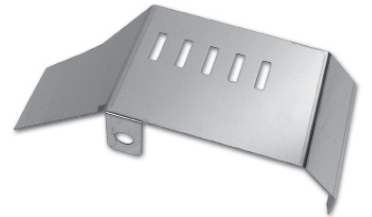

#42753 2005-2012 Polished SS Alternator Cover

C6 ENGINE ACCESSORIES

- **43746** 05-12 AC Check Valve Cap Covers - Chrome..... **$26⁹⁹**
- **43707** 05-12 Air Capacitor Cover - Perforated SS **$134⁹⁹**
- **43706** 05-12 Alternator Cover - Perforated SS **$149⁹⁹**
- **42753** 05-09 Alternator Cover - Polished SS..... **$84⁹⁹**
- **42814** 05-12 Brake Reservoir Cover - Polished - SS **$99⁹⁹**
- **40365** 05-12 Master Cylinder Reservoir Cap Cover - Chrome **$19⁹⁹**
- **40364** 05-12 Oil Fill Cap Cover - Chrome..... **$19⁹⁹**
- **42762** 05-12 Power Steering Reservoir Housing Cover - SS **$32⁹⁹**
- **46323** 05-12 Washer Reservoir Cap Cover - Chrome **$29⁹⁹**

C6 CHROME CAP COVER SETS

- **49578** 05-12 C6 Chrome Cap Cover Set - 6 pc. - Includes: Oil Cap Cover, Brake Fluid Cap Cover, Water Tank Cap Cover, PS Cap Cover, Windshield Washer Cap Cover & Clutch Fluid Cap Cover. **$89⁹⁹**
- **49577** 05-12 C6 Chrome Cap Cover Set - 5 pc. - Includes: Oil Cap Cover, Brake Fluid Cap Cover, Water Tank Cap Cover, Power Steering Cap Cover & Windshield Washer Cap Cover. **$74⁹⁹**

Join us on Facebook.
Watch our videos on YouTube.