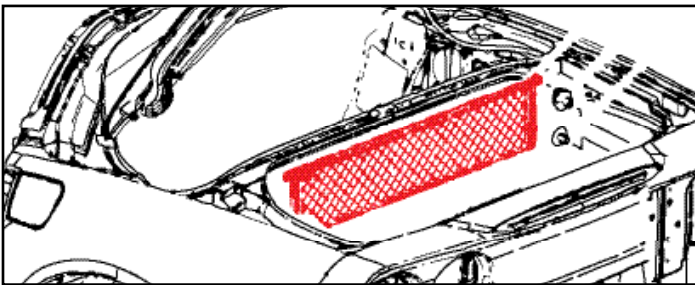

TRUNK NET - BLACK

48445 05-12 Trunk Net - Black.....**$79⁹⁹**