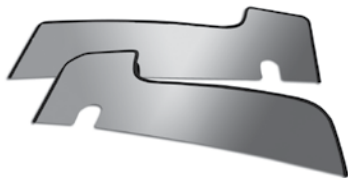

#42781 Inner Fender Covers