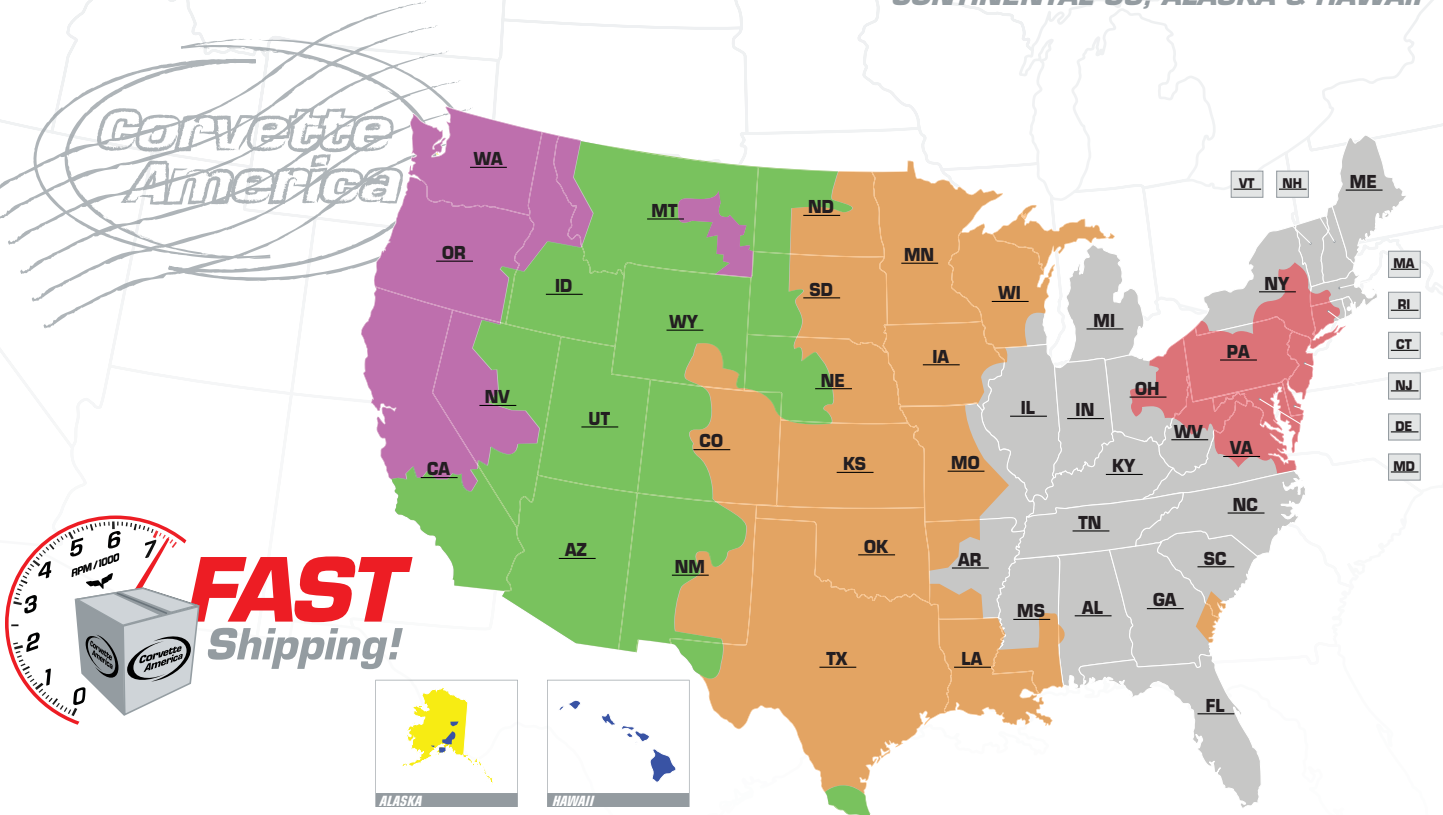

## TYPICAL TRANSIT TIMES

CONTINENTAL US, ALASKA & HAWAII

1 DAY

2 DAYS

3 DAYS

4 DAYS

5 DAYS

6 DAYS