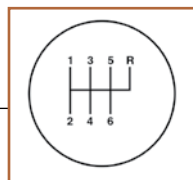

DASH & TRIM 20-PIECE KITS

Kits include components for shifter console, instrument cluster areas and passenger air vent trim.

Rosewood			Burlwood		
40756	97-00	All	40814	97-00	All
40846	01-04	All	40852	01-04	All

1997-2004 Dash & Trim 20-Piece Kits **$379⁹⁹**

DOOR PANEL INSERTS

40757	Rosewood	40815	Burlwood

1997-2004 Door Panel Inserts **$89⁹⁹**

CARBON FIBER DASH KIT & DOOR INSERTS

Carbon fiber laminated beneath a crystal clear, durable polymer. Includes: pieces for shifter console, door switch pads, instrument cluster area & passenger air vent trim. Door panel accents sold separately. Simply peel away protective backing and press into place. Door panel inserts available separately.

41459	97-00	Carbon Fiber Dash Kit - Black-on-Black	.....	$379⁹⁹
48655	01-04	Carbon Fiber Dash Kit - Black-on-Black	.....	$379⁹⁹
41462	97-00	Carbon Fiber Door Inserts - Black-on-Black - pr	.....	$89⁹⁹

1997-2004 WHITE GAUGE OVERLAY KIT

Apply this six-piece kit to your existing gauges for a sleek gray-on-white appearance in the daytime and an illuminated red-on-blue/green at night. Requires approximately two hours to install. **Note:** Not for Z06 or export Corvettes.

X2405 97-04 White Gauge Overlay Kit **$49⁹⁹**

1997-2004 ALUMINUM SHIFTER KNOB

The Aluminum Shifter Knob features dual black-rubber bands for added style and surer grip. Both are custom fit and require no modifications. Install in less than 5 minutes. Will fit on Z06. Accent your Shifter Guide Plate with the bold look of genuine carbon fiber. Simply remove your stock shift boot, and our Shifter Guide Plate presses into place, requiring no modifications. Instructions included.

41521 97-04 Shift Knob - 6 Speed Aluminum **$79⁹⁹**

1997-2004 ALUMINUM GAUGE CLUSTER BEZEL